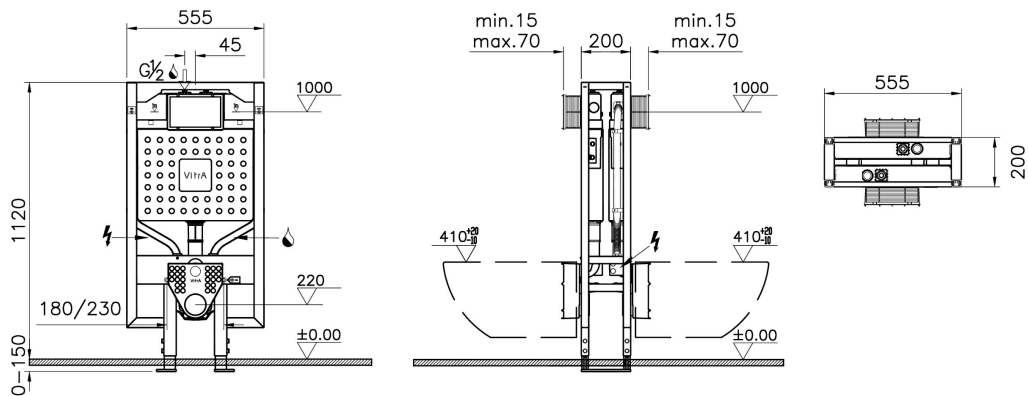

Name	V8 Back to Back Concealed Cistern WC Frame for wall-hung WC pans, 8 cm
Collection	V8
Height	1120
Width	555
Depth	200
Designer	VitrA Design Team
Certificate	CE
Guarantee	10 year
Mounting type	From the Floor
Recommended Minimum Pressure	Min:0.5-Max:10Recommended(1-5)
Installation Type	07
Brand	VitrA
Thickness	8 cm
Driver IP	0

Product Code: 768-5850-02

## Description

VitrA reserves the right to make changes in products and technical details without prior notice.

All drawings contain the necessary measurements which are subject to standard tolerances. For exact measurements, in particular for customized installation scenarios, it can only be taken from the finished ceramic product.