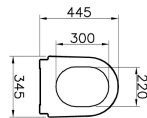

Name	Matrix WC Seat
Collection	Matrix
Height	57
Width	360
Depth	460
Colour	White
Designer	Pentagon
Hinge Type	Eccentric
Soft close	Yes
Finish	Standard
Brand	VitrA
Thickness	Standard
Hinge Material	Metal

Product Code: 89-003-009

Description

VitrA reserves the right to make changes in products and technical details without prior notice.

All drawings contain the necessary measurements which are subject to standard tolerances. For exact measurements, in particular for customized installation scenarios, it can only be taken from the finished ceramic product.