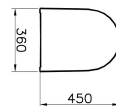

Name	Matrix WC Seat
Collection	Matrix
Height	57
Width	360
Depth	460
Colour	White
Designer	Pentagon
Hinge Type	Eccentric
Soft close	Yes
Finish	Standard
Brand	VitrA
Thickness	Standard
Hinge Material	Metal

Product Code: 89-003-009

Description

VitrA reserves the right to make changes in products and technical details without prior notice.

All drawings contain the necessary measurements which are subject to standard tolerances. For exact measurements, in particular for customized installation scenarios, it can only be taken from the finished ceramic product.