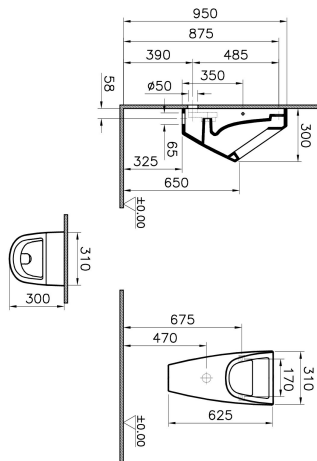

Name	S20 Urinal
Collection	S20
Height	300
Width	310
Depth	625
Colour	White
Designer	Noa
Finish	Hygiene
Brand	VitrA

Product Code: 5462B003-0309

Description

VitrA reserves the right to make changes in products and technical details without prior notice.

All drawings contain the necessary measurements which are subject to standard tolerances. For exact measurements, in particular for customized installation scenarios, it can only be taken from the finished ceramic product.