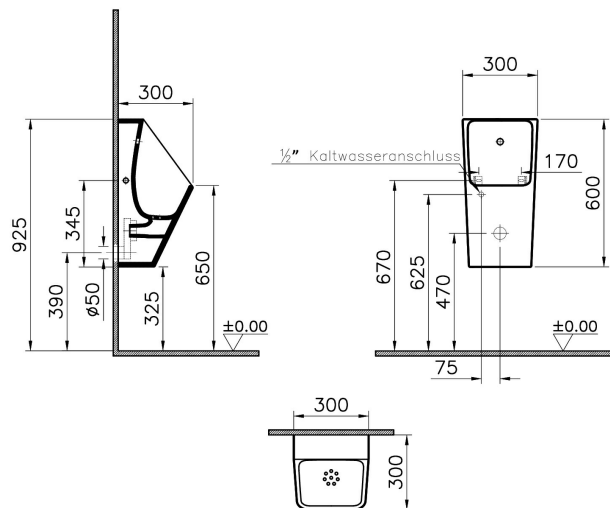

Name	S20 Urinal
Collection	S20
Height	300
Width	300
Depth	600
Colour	White
Designer	Noa
Finish	Hygiene
Brand	VitrA
Outlet Type	Horizontal

Product Code: 5461B003-5331

## Description

VitrA reserves the right to make changes in products and technical details without prior notice.

All drawings contain the necessary measurements which are subject to standard tolerances. For exact measurements, in particular for customized installation scenarios, it can only be taken from the finished ceramic product.