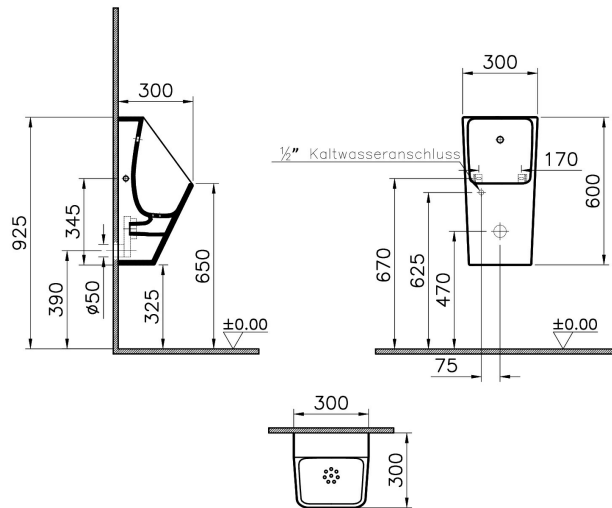

Name	S20 Urinal
Collection	S20
Height	300
Width	300
Depth	600
Colour	White
Designer	Noa
Finish	Hygiene
Brand	VitrA
Outlet Type	Horizontal

Product Code: 5461B003-5330

Description

VitrA reserves the right to make changes in products and technical details without prior notice.

All drawings contain the necessary measurements which are subject to standard tolerances. For exact measurements, in particular for customized installation scenarios, it can only be taken from the finished ceramic product.