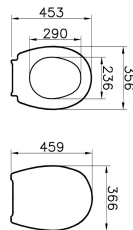

Name	WC Seat
Collection	Arkitekt
Height	50
Width	356
Depth	459
Colour	White
Designer	VitrA Design Team
Hinge Type	Fixed Hinge
Soft close	No
Finish	Standard
Brand	VitrA
Thickness	Standard
Hinge Material	Metal

Product Code: 115-003-006

Description

VitrA reserves the right to make changes in products and technical details without prior notice.

All drawings contain the necessary measurements which are subject to standard tolerances. For exact measurements, in particular for customized installation scenarios, it can only be taken from the finished ceramic product.