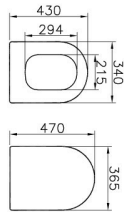

Description

VitrA reserves the right to make changes in products and technical details without prior notice.

All drawings contain the necessary measurements which are subject to standard tolerances. For exact measurements, in particular for customized installation scenarios, it can only be taken from the finished ceramic product.