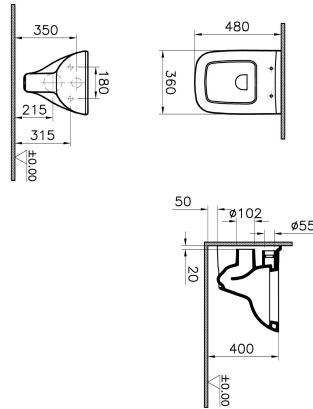

Name	S20 Wall-Hung WC
Collection	S20
Height	350
Width	360
Depth	480
Colour	White
Designer	Noa
Certificate	LGA
Finish	Hygiene
Brand	VitrA
Bidet Function	Without bidet pipe
Outlet Type	Horizontal

Product Code: 5505L003-0101

## Description

VitrA reserves the right to make changes in products and technical details without prior notice.

All drawings contain the necessary measurements which are subject to standard tolerances. For exact measurements, in particular for customized installation scenarios, it can only be taken from the finished ceramic product.