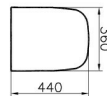

Description

VitrA reserves the right to make changes in products and technical details without prior notice.

All drawings contain the necessary measurements which are subject to standard tolerances. For exact measurements, in particular for customized installation scenarios, it can only be taken from the finished ceramic product.