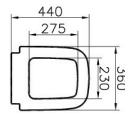

Description

VitrA reserves the right to make changes in products and technical details without prior notice.

All drawings contain the necessary measurements which are subject to standard tolerances. For exact measurements, in particular for customized installation scenarios, it can only be taken from the finished ceramic product.