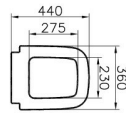

Name	S20 Soft Close DP Single Bottom Seat
Collection	S20
Height	56
Width	360
Depth	440
Colour	Matt Stone Grey
Designer	Noa
Soft close	Yes
Finish	Standard
Brand	VitrA
Thickness	Standard
Hinge Material	Metal

Product Code: 77-003-509

Description

VitrA reserves the right to make changes in products and technical details without prior notice.

All drawings contain the necessary measurements which are subject to standard tolerances. For exact measurements, in particular for customized installation scenarios, it can only be taken from the finished ceramic product.