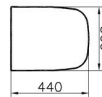

Name	S20 Soft Close DP Single Bottom Seat
Collection	S20
Height	56
Width	360
Depth	440
Colour	Matt Stone Grey
Designer	Noa
Soft close	Yes
Finish	Standard
Brand	VitrA
Thickness	Standard
Hinge Material	Metal

Product Code: 77-003-509

Description

VitrA reserves the right to make changes in products and technical details without prior notice.

All drawings contain the necessary measurements which are subject to standard tolerances. For exact measurements, in particular for customized installation scenarios, it can only be taken from the finished ceramic product.