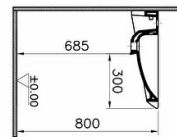

Name S20 S.Needs Washbasin 65cm-White

Collection	S20
Height (mm)	150
Width (mm)	650
Depth (mm)	560
Color	White
Designer	Noa
Certificate	NF
Tap Hole Options	Single Tap Hole
Brand	VitrA
Finish	Hygiene
Overflow Hole	With Overflow

Product code: 5291B003-0001

Description

All drawings contain the necessary measurements which are subject to standard tolerances.

For exact measurements, in particular for customized installation scenarios, it can only be taken from the finished ceramic product.