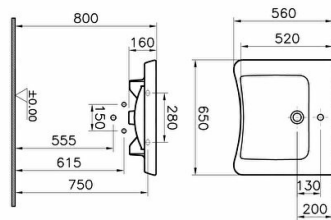

Name S20 S.Needs Washbasin 65cm-White

Collection	S20
Height (mm)	150
Width (mm)	650
Depth (mm)	560
Color	White
Designer	Noa
Certificate	NF
Tap Hole Options	Single Tap Hole
Brand	VitrA
Finish	Hygiene
Overflow Hole	With Overflow

Product code: 5291B003-0001

Description

All drawings contain the necessary measurements which are subject to standard tolerances.

For exact measurements, in particular for customized installation scenarios, it can only be taken from the finished ceramic product.