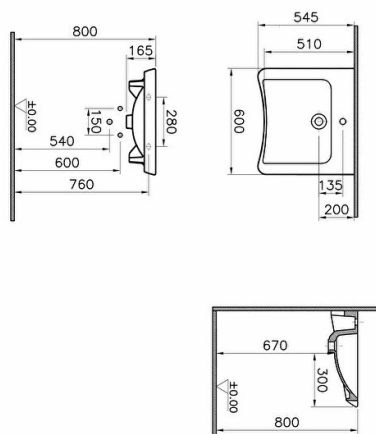

Name S20 S.Needs Washbasin 60cm-White

Collection S20

Height (mm) 165

Width (mm) 600

Depth (mm) 545

Color White

Designer Noa

Certificate NF

Tap Hole Options Single Tap Hole

Brand VitrA

Finish Hygiene

Overflow Hole Without Overflow

Product code: 5289B003-0041

## Description

All drawings contain the necessary measurements which are subject to standard tolerances.

For exact measurements, in particular for customized installation scenarios, it can only be taken from the finished ceramic product.