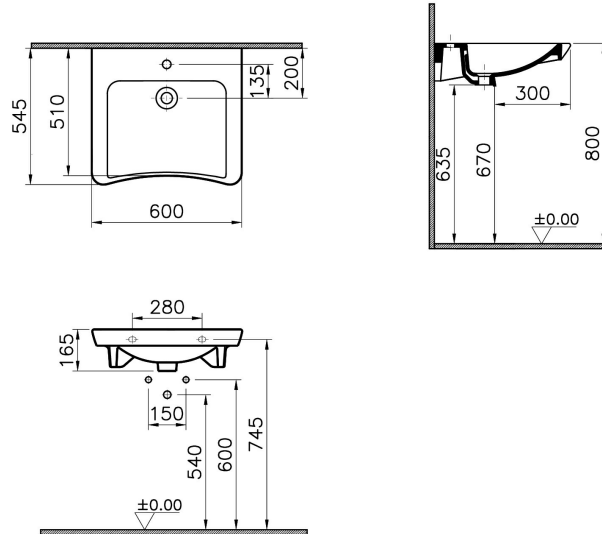

Name	S20 Standard Washbasin
Collection	S20
Height	165
Width	600
Depth	545
Colour	White
Designer	Noa
Tap Hole Options	Single Tap Hole
Overflow Hole	With Overflow
Certificate	NF
Syphon	Syphon Not Included
Finish	Hygiene
Brand	VitrA

Product Code: 5289B003-0001

Description

VitrA reserves the right to make changes in products and technical details without prior notice.

All drawings contain the necessary measurements which are subject to standard tolerances. For exact measurements, in particular for customized installation scenarios, it can only be taken from the finished ceramic product.