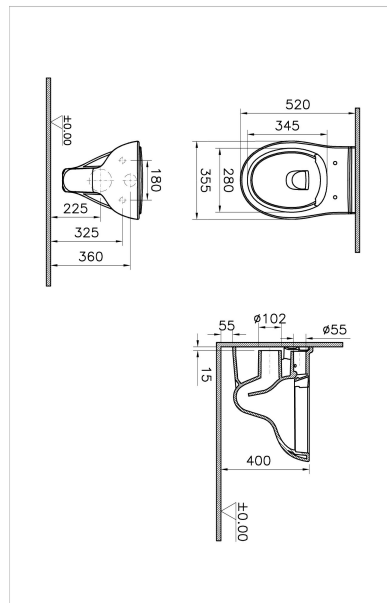

Name	Commercial Products toilet
Collection	S10
Height	345
Width	355
Depth	520
Colour	White
Designer	VitrA Design Team
Finish	Hygiene
Brand	VitrA
Bidet Function	Without bidet pipe
Outlet Type	Horizontal

Product Code: 7644L003-0075

Description

VitrA reserves the right to make changes in products and technical details without prior notice.

All drawings contain the necessary measurements which are subject to standard tolerances. For exact measurements, in particular for customized installation scenarios, it can only be taken from the finished ceramic product.