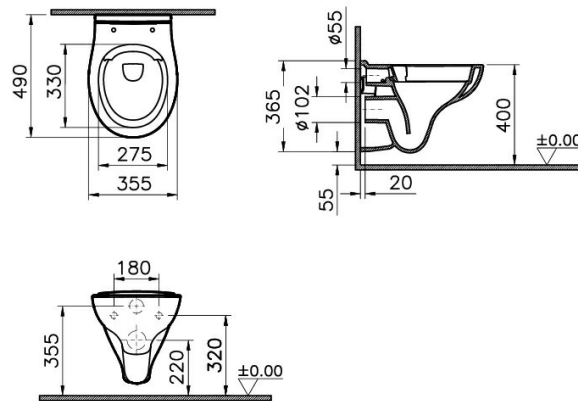

| | |
|----------------|----------------------------|
| Name | Commercial Products toilet |
| Collection | S10 |
| Height | 335 |
| Width | 355 |
| Depth | 490 |
| Colour | White |
| Designer | VitrA Design Team |
| Finish | Hygiene |
| Brand | VitrA |
| Bidet Function | Without bidet pipe |
| Outlet Type | Horizontal |

Product Code: 7650L003-0075

Description

VitrA reserves the right to make changes in products and technical details without prior notice.

All drawings contain the necessary measurements which are subject to standard tolerances. For exact measurements, in particular for customized installation scenarios, it can only be taken from the finished ceramic product.