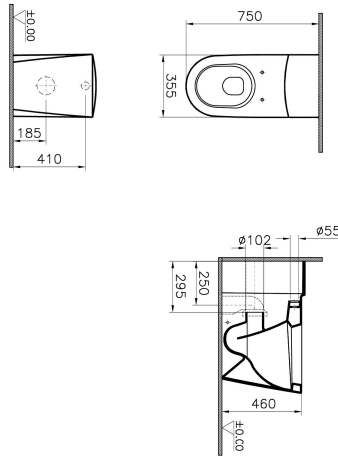

---

Name	Matrix Floor Standing WC
Collection	Matrix
Height	460
Width	355
Depth	750
Colour	White
Designer	VitrA Design Team
Finish	Standard
Brand	VitrA
Outlet Type	Universal

---

Product Code: 5119B003-0075

## Description

---

---

VitrA reserves the right to make changes in products and technical details without prior notice.

All drawings contain the necessary measurements which are subject to standard tolerances. For exact measurements, in particular for customized installation scenarios, it can only be taken from the finished ceramic product.