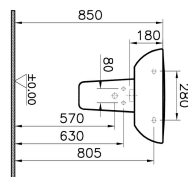

<b>Name</b>	<b>Layton Standard Washbasin</b>
<b>Collection</b>	<b>Layton</b>
<b>Height</b>	<b>180</b>
<b>Width</b>	<b>550</b>
<b>Depth</b>	<b>450</b>
<b>Colour</b>	<b>White</b>
<b>Designer</b>	<b>Noa</b>
<b>Tap Hole Options</b>	<b>Single Tap Hole</b>
<b>Overflow Hole</b>	<b>With Overflow</b>
<b>Finish</b>	<b>Hygiene</b>
<b>Brand</b>	<b>VitrA</b>

## Description

VitrA reserves the right to make changes in products and technical details without prior notice.

All drawings contain the necessary measurements which are subject to standard tolerances. For exact measurements, in particular for customized installation scenarios, it can only be taken from the finished ceramic product.