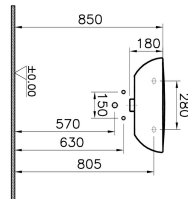

<b>Name</b>	<b>Layton Standard Washbasin</b>
<b>Collection</b>	<b>Layton</b>
<b>Height</b>	<b>180</b>
<b>Width</b>	<b>550</b>
<b>Depth</b>	<b>450</b>
<b>Colour</b>	<b>White</b>
<b>Designer</b>	<b>Noa</b>
<b>Tap Hole Options</b>	<b>Single Tap Hole</b>
<b>Overflow Hole</b>	<b>With Overflow</b>
<b>Finish</b>	<b>Hygiene</b>
<b>Brand</b>	<b>VitrA</b>

## Description

VitrA reserves the right to make changes in products and technical details without prior notice.

All drawings contain the necessary measurements which are subject to standard tolerances. For exact measurements, in particular for customized installation scenarios, it can only be taken from the finished ceramic product.