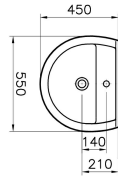

Description

VitrA reserves the right to make changes in products and technical details without prior notice.

All drawings contain the necessary measurements which are subject to standard tolerances. For exact measurements, in particular for customized installation scenarios, it can only be taken from the finished ceramic product.