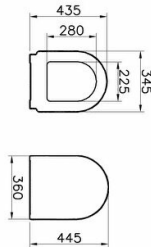

Name S50 WC Seat-DP-White

Collection S50
Height (mm) 46
Width (mm) 360
Depth (mm) 445
Color White
Designer Noa
Soft close No
Brand VitrA
Finish Standard
Hinge Type Eccentric
Thickness Standard

Product code: 72-003-301

Description

All drawings contain the necessary measurements which are subject to standard tolerances.

For exact measurements, in particular for customized installation scenarios, it can only be taken from the finished ceramic product.