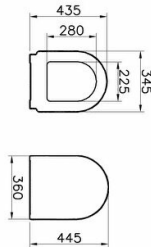

Name S50 Soft WC Seat-DP-White

Collection S50
Height (mm) 46
Width (mm) 360
Depth (mm) 445
Color White
Designer Noa
Soft close Yes
Brand VitrA
Finish Standard
Hinge Type Eccentric
Thickness Standard

Product code: 72-003-309

Description

All drawings contain the necessary measurements which are subject to standard tolerances.

For exact measurements, in particular for customized installation scenarios, it can only be taken from the finished ceramic product.