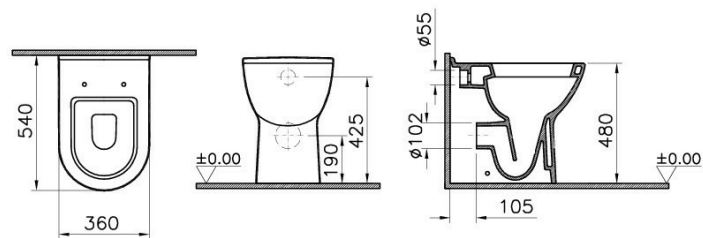

Name	S50 Back-to-Wall WC
Collection	S50
Colour	White
Designer	NOA
Size	54 cm
Matching Brassware	No
Bidet pipe access	Bidet Without Pipe
Certificate	QAS/WELS
Certificate	CE
Segments	Middle-lower

Product Code: 5369L003-0075

Description

Comfort Height, 54cm, White

VitrA reserves the right to make changes in products and technical details without prior notice.

All drawings contain the necessary measurements which are subject to standard tolerances. For exact measurements, in particular for customized installation scenarios, it can only be taken from the finished ceramic product.