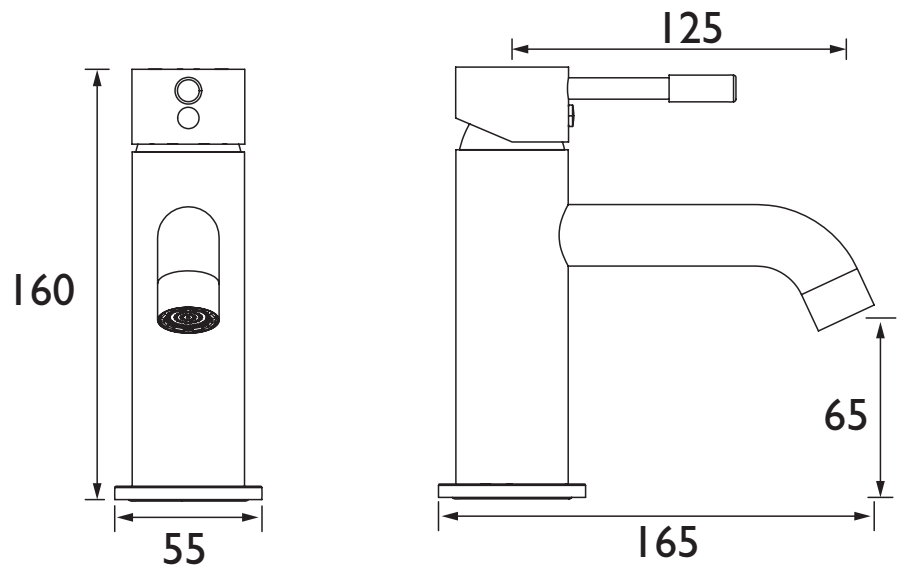

Dimensions (measurements in mm)

Flow Rates (l/min)

System Pressure (bar)	0.5	1	2	3	5
MI BAS BLK (mixed)	5	5	5	5	5

TECHNICAL DATA SHEET

BRISTAN

D2