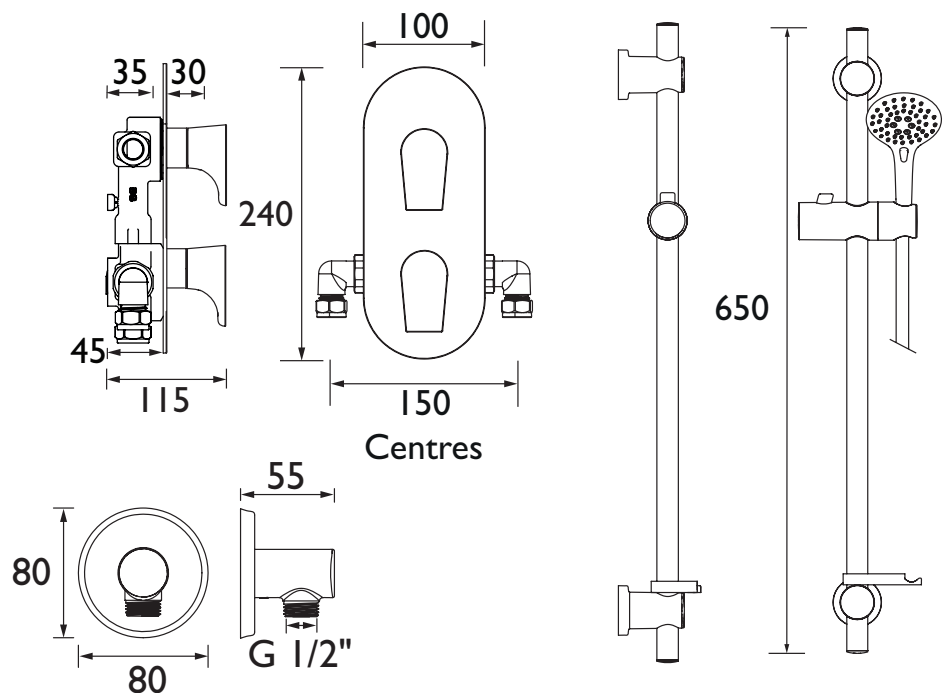

HOURGLASS SHWR PK

HOURGLASS Shower Range Complete Hourglass Shower Pack

Features:

- This classically styled shower pack contains our Hourglass shower valve with an adjustable riser shower kit, hose and large push button, rub-clean, multi-function handset.
- The shower valve has been designed to fit in any UK wall cavity and therefore only needs a 35mm deep cavity space
- Dual control - flow and temperature are controlled separately
- Cartridge can be accessed from the front, Requires rear access to service filters
- Wall outlet designed with Bristan's Wall Mount Technology for easier installation

Product Certifications:

For more products, visit our website:
<http://www.bristan.com>

Specification

Finish/Colour:	Chrome Plated
Main Construction Material:	Brass; ABS
No of Controls:	2
Shower Type:	Dual Control
Shower Head Type:	Adjustable
Valve/Cartridge Type:	Thermostatic Cartridge & 3/4" Ceramic Disc Valve
Maximum Hot Water Supply Temperature °C:	65
Maximum Static Pressure: (bar)	10
Plumbing System Suitability:	Suitable for all plumbing systems
Minimum Dynamic Pressure:	0.2 bar
Maximum Dynamic Pressure:	5.0 bar
Connection Inlet:	15mm Compression
Connection Outlet:	G 1/2"
Isolation Valve Included:	No
Check Valve Included:	Yes

Dimensions (measurements in mm)

Flow Rates (l/min)

System Pressure (bar)	0.2	0.5	1	2	3	5
Through Shower Head	2.2	3.5	5.0	7.0	8.6	11.1
Through Handset	2.5	3.9	5.5	7.8	9.6	12.4

TECHNICAL DATA SHEET

BRISTAN

D5