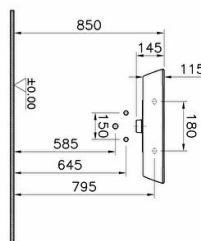

Name Zentrum Washbasin 45cm-White

Collection Zentrum  
Height (mm) 145  
Width (mm) 445  
Depth (mm) 360  
Color White  
Designer Michael Stein  
Tap Hole Options Single Tap Hole  
Brand VitrA  
Finish Hygiene  
Overflow Hole With Overflow  
Certificate CE

Product code: 7278L003-0001

## Description

All drawings contain the necessary measurements which are subject to standard tolerances.

For exact measurements, in particular for customized installation scenarios, it can only be taken from the finished ceramic product.