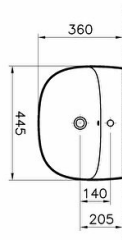

Name Zentrum Washbasin 45cm-White

Collection Zentrum  
Height (mm) 145  
Width (mm) 445  
Depth (mm) 360  
Color White  
Designer Michael Stein  
Tap Hole Options Single Tap Hole  
Brand VitrA  
Finish Hygiene  
Overflow Hole With Overflow  
Certificate CE

## Description

All drawings contain the necessary measurements which are subject to standard tolerances.

For exact measurements, in particular for customized installation scenarios, it can only be taken from the finished ceramic product.