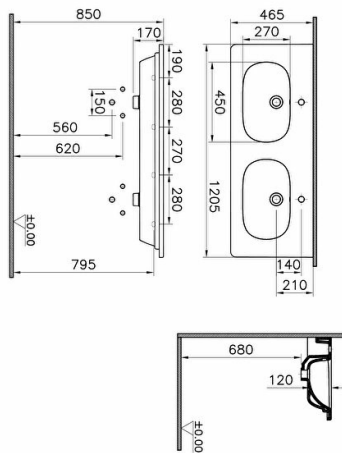

Name **Zentrum Two Bowls Basin 120cm-White**

Collection **Zentrum**

Height (mm) **170**

Width (mm) **1200**

Depth (mm) **460**

Color **White**

Designer **VitrA Design Team**

Brand **VitrA**

Overflow Hole **With Overflow**

Finish **Hygiene**

Tap Hole Options **Two tap holes**

Product code: 7795B003-0001

## Description

All drawings contain the necessary measurements which are subject to standard tolerances.

For exact measurements, in particular for customized installation scenarios, it can only be taken from the finished ceramic product.