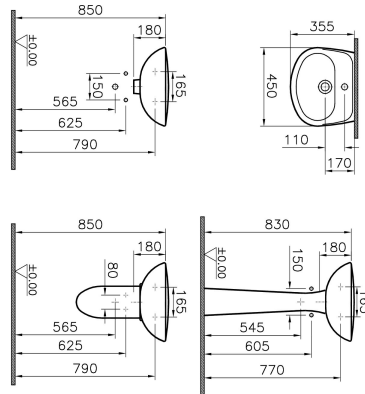

Name	Arkitekt Standard Washbasin
Collection	Berwick
Height	180
Width	450
Depth	355
Colour	White
Designer	VitrA Design Team
Tap Hole Options	Two tap holes
Overflow Hole	With Overflow
Finish	Hygiene
Brand	VitrA

Product Code: 5078L003-0623

## Description

VitrA reserves the right to make changes in products and technical details without prior notice.

All drawings contain the necessary measurements which are subject to standard tolerances. For exact measurements, in particular for customized installation scenarios, it can only be taken from the finished ceramic product.