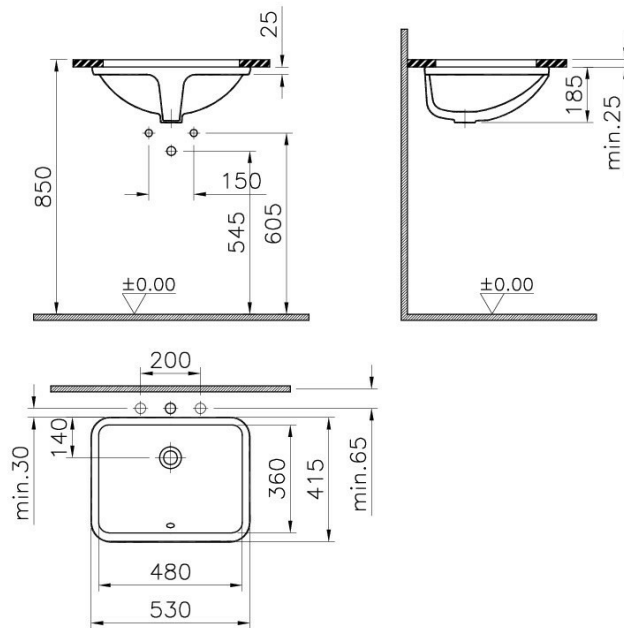

Name	S50 Undercounter Washbasin
Collection	S50
Height	185
Width	530
Depth	415
Colour	White
Designer	Noa
Tap Hole Options	No tap hole
Overflow Hole	With Overflow
Syphon	Syphon Not Included
Finish	Hygiene
Brand	VitrA

Product Code: 5339B003-0012

Description

VitrA reserves the right to make changes in products and technical details without prior notice.

All drawings contain the necessary measurements which are subject to standard tolerances. For exact measurements, in particular for customized installation scenarios, it can only be taken from the finished ceramic product.