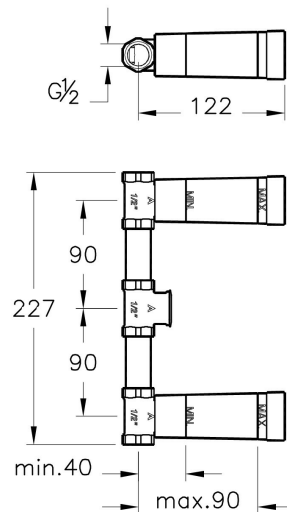

Name	Built-In Basin Mixer
Collection	Concealed Part
Height	75
Width	90
Depth	460
Colour	Chrome
Awards	Good Design
Designer	VitrA Design Team
Guarantee	10 year
Mounting type	Built-in
Spout Length	0
Finish	Chrome
Recommended Minimum Pressure	Min:0.5-Max:10Recommended(1-5)
Brand	VitrA
Driver IP	0
Flow Rate Value (1st Function)	0

Product Code: A40835

## Description

VitrA reserves the right to make changes in products and technical details without prior notice.

All drawings contain the necessary measurements which are subject to standard tolerances. For exact measurements, in particular for customized installation scenarios, it can only be taken from the finished ceramic product.