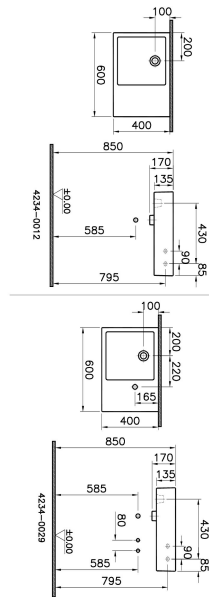

Name	Arkitekt Standard Washbasin
Collection	Arkitekt
Height	170
Width	600
Depth	400
Finish	Standard
Tap Hole Options	No tap hole
Overflow Hole	With Overflow
Designer	VitrA Design Team
Colour	White
Brand	VitrA

Product Code: 4234B003-0012

Description

VitrA reserves the right to make changes in products and technical details without prior notice.

All drawings contain the necessary measurements which are subject to standard tolerances. For exact measurements, in particular for customized installation scenarios, it can only be taken from the finished ceramic product.