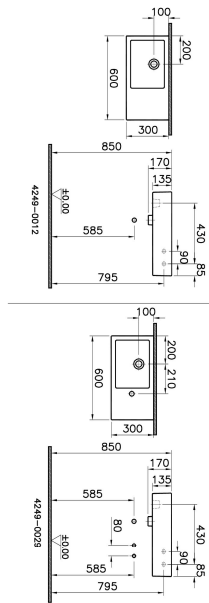

Name	Arkitekt Standard Washbasin
Collection	Arkitekt
Height	170
Width	600
Depth	300
Colour	White
Designer	VitrA Design Team
Tap Hole Options	No tap hole
Overflow Hole	With Overflow
Finish	Standard
Brand	VitrA

Product Code: 4249B003-0012

Description

VitrA reserves the right to make changes in products and technical details without prior notice.

All drawings contain the necessary measurements which are subject to standard tolerances. For exact measurements, in particular for customized installation scenarios, it can only be taken from the finished ceramic product.