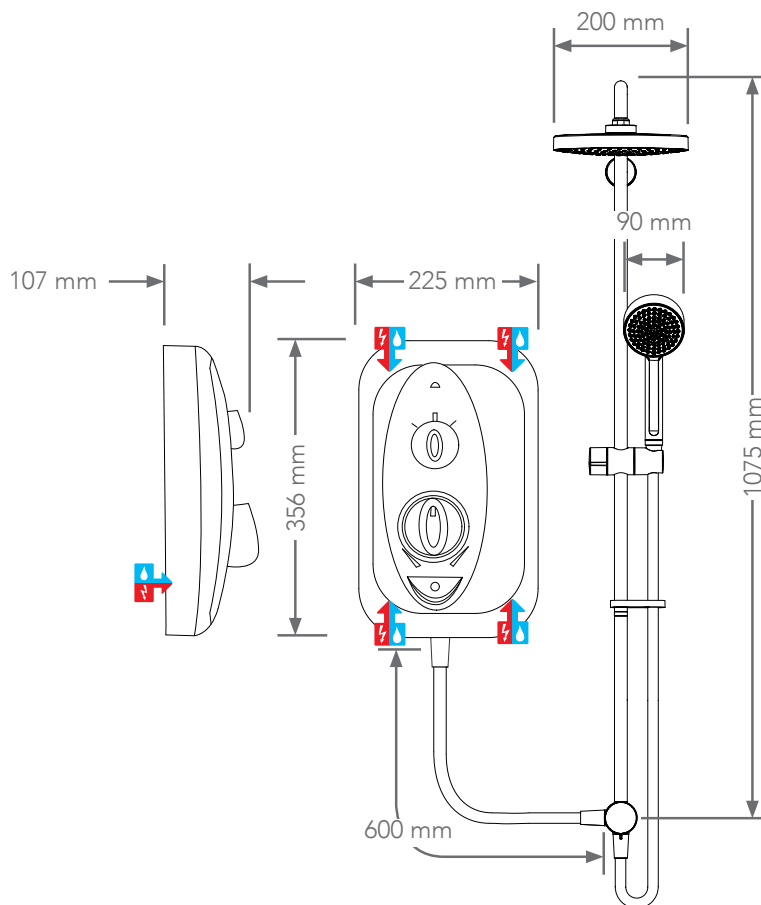

Terminal Block connections: Maximum 16mm²

Water entry points: Left and right (rising, falling & rear)

Cable entry points: Left and right (rising, falling & rear)

Inlet connections: 15 mm plastic stub, compression or push-fit fittings

Outlet connections: 1/2" BSP Male

Supply Conditions (hot and cold)

Minimum maintained pressure: 10.8kW: 1.0bar (10metre head); 9.5kW: 0.7bar (7metre head)

Maximum maintained pressure: 5.0 bar (50 metre head)

Maximum static pressure: 10.0 bar (100 metre head)

Performance

Temperature stability: \pm 6°C

Safety Features

Phased shutdown: No

Factory set to safe max temp: No

Mira Sensi-flo™: No

Accessories

Wide range of accessories available at www.mirashowers.co.uk

Approvals

BEAB approved

Kiwa certified

WRAS approved (Water Regulations Advisory Scheme)

Intertek

Dimensions

To download other resources, and for more information and advice on our products just visit: www.mirashowers.co.uk