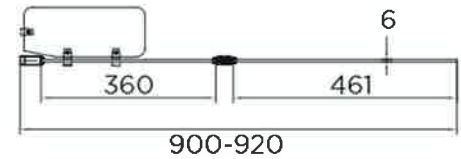

### FIXED PANEL BATH SCREEN

RANGE	VENTURI 6
PRODUCT	FIXED PANEL BATH SCREEN
CODE	AQ9352S
SIZE	900
PROFILE COLOUR	SILVER
GLASS THICKNESS	6mm
GLASS FINISH	CLEAR
GLASS TREATMENT	CLEAN & CLEAR™
HEIGHT	1400
ADJUSTMENT	900-920
GUARANTEE	LIFETIME*
GLASS BS EN	EN12150-1T
CE	YES/EN14428
PROFILE MATERIAL	ALUMINUM/6463#
HINGE MATERIAL	ZINC ALLOY
FIXED PANEL SIZE	360
MOVING PANEL SIZE	461
OPENING	INWARD/OUTWARD
PRODUCT HAND	UNIVERSAL
PRODUCT WEIGHT	22KG
PACKAGED DIMENSIONS	1480x955x85
BARCODE	5031978044616

All measurements in mm and are nominal