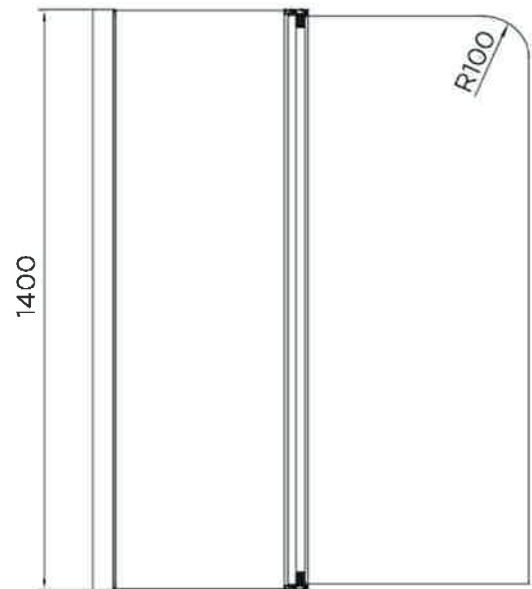

# BATH SCREEN SPECIFICATION

## venturi 6

### FIXED PANEL BATH SCREEN

RANGE	VENTURI 6
PRODUCT	FIXED PANEL BATH SCREEN
CODE	AQ9352S
SIZE	900
PROFILE COLOUR	SILVER
GLASS THICKNESS	6mm
GLASS FINISH	CLEAR
GLASS TREATMENT	CLEAN & CLEAR™
HEIGHT	1400
ADJUSTMENT	900-920
GUARANTEE	LIFETIME*
GLASS BS EN	EN12150-1T
CE	YES/EN14428
PROFILE MATERIAL	ALUMINUM/6463#
HINGE MATERIAL	ZINC ALLOY
FIXED PANEL SIZE	360
MOVING PANEL SIZE	461
OPENING	INWARD/OUTWARD
PRODUCT HAND	UNIVERSAL
PRODUCT WEIGHT	22KG
PACKAGED DIMENSIONS	1480x955x85
BARCODE	5031978044616

All measurements in mm and are nominal