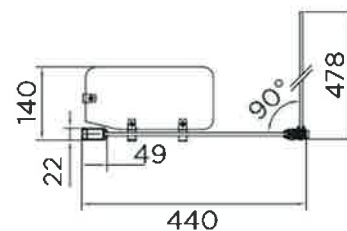

### FIXED PANEL BATH SCREEN

RANGE	VENTURI 6
PRODUCT	FIXED PANEL BATH SCREEN
CODE	AQ9352S
SIZE	900
PROFILE COLOUR	SILVER
GLASS THICKNESS	6mm
GLASS FINISH	CLEAR
GLASS TREATMENT	CLEAN & CLEAR™
HEIGHT	1400
ADJUSTMENT	900-920
GUARANTEE	LIFETIME*
GLASS BS EN	EN12150-1T
CE	YES/EN14428
PROFILE MATERIAL	ALUMINUM/6463#
HINGE MATERIAL	ZINC ALLOY
FIXED PANEL SIZE	360
MOVING PANEL SIZE	461
OPENING	INWARD/OUTWARD
PRODUCT HAND	UNIVERSAL
PRODUCT WEIGHT	22KG
PACKAGED DIMENSIONS	1480x955x85
BARCODE	5031978044616

All measurements in mm and are nominal