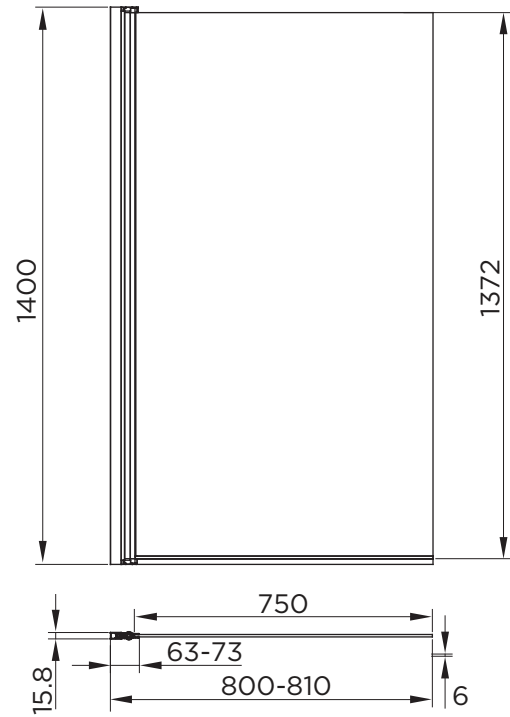

BY CAVALIER BATHROOMS

venturi 6

BLACK SINGLE BATH SCREEN

RANGE	VENTURI 6
PRODUCT	SINGLE BATH SCREEN
CODE	AQ9349-BLK
SIZE	800
PROFILE COLOUR	MATT BLACK
GLASS THICKNESS	6mm
GLASS FINISH	CLEAR
GLASS TREATMENT	CLEAN & CLEAR™
HEIGHT	1400
ADJUSTMENT	800-810
GUARANTEE	LIFETIME*
GLASS BS EN	BS EN 12150-1T
UKCA/CE	YES/BS EN 14428
PROFILE MATERIAL	ALUMINUM/6463#
HINGE MATERIAL	ZINC ALLOY
FIXED PANEL SIZE	N/A
MOVING PANEL SIZE	750
OPENNING	INWARD/OUTWARD
PRODUCT HAND	UNIVERSAL
PRODUCT WEIGHT	20KG
PACKAGED DIMENSIONS	1480x862x50
BARCODE	5031978086241

All measurements in mm and are nominal

*All shower enclosures carry a Lifetime Guarantee when fitted with an Aquadart shower tray, a 10 year Guarantee will be given when fitted with any other manufacturer's tray. To register your Guarantee or order Spare Parts visit: www.cavalierbathrooms.co.uk