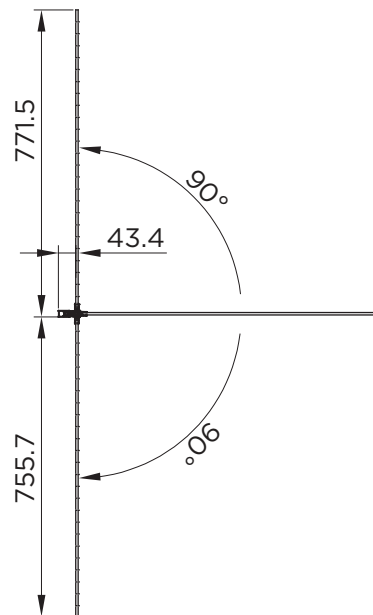

BY CAVALIER BATHROOMS

venturi 6

BLACK SINGLE BATH SCREEN

RANGE	VENTURI 6
PRODUCT	SINGLE BATH SCREEN
CODE	AQ9349-BLK
SIZE	800
PROFILE COLOUR	MATT BLACK
GLASS THICKNESS	6mm
GLASS FINISH	CLEAR
GLASS TREATMENT	CLEAN & CLEAR™
HEIGHT	1400
ADJUSTMENT	800-810
GUARANTEE	LIFETIME*
GLASS BS EN	BS EN 12150-1T
UKCA/CE	YES/BS EN 14428
PROFILE MATERIAL	ALUMINUM/6463#
HINGE MATERIAL	ZINC ALLOY
FIXED PANEL SIZE	N/A
MOVING PANEL SIZE	750
OPENNING	INWARD/OUTWARD
PRODUCT HAND	UNIVERSAL
PRODUCT WEIGHT	20KG
PACKAGED DIMENSIONS	1480x862x50
BARCODE	5031978086241

All measurements in mm and are nominal

*All shower enclosures carry a Lifetime Guarantee when fitted with an Aquadart shower tray, a 10 year Guarantee will be given when fitted with any other manufacturer's tray. To register your Guarantee or order Spare Parts visit: www.cavalierbathrooms.co.uk