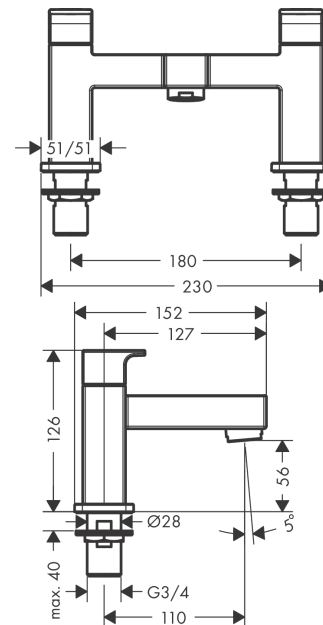

Vernis Shape
2-hole rim mounted bath mixer
 Finish: **Chrome** Art. no. : **71452000**

Description

product features

- designed to run 1 outlet
- spout 110 mm long
- Centre distance: 180 mm
- ceramic shut-off cartridges hot/cold 90°
- Operating pressure from 0.2 bar
- Connection type: G 3/4
- installation on bath rim
- WRAS 2204080
- WRAS 2204080 - Approval letter
- EPD Shower and Bath Faucets

Article Details

Price excl. VAT

£ 180.00

Certificates / Sustainability

Product image

Scale drawing

Flowchart

Vernis Shape
2-hole rim mounted bath mixer
 Finish: **Chrome** Art. no. : **71452000**

Exploded Drawing

Year of production: >04/21

Vernis Shape
2-hole rim mounted bath mixer
 Finish: **Chrome** Art. no. : **71452000**

Spare part list

Year of production: >04/21

| Pos. | Description | Art. no. | Price | PU |
|-------------|-----------------------------|-----------------|--------------|-----------|
| 1 | handle for cold water | 93953000 | - | 1 |
| 2 | handle for hot water | 93952000 | - | 1 |
| 3 | shut off unit left closing | 93945000 | - | 1 |
| 4 | shut off unit right closing | 93944000 | - | 1 |
| 5 | aerator cpl. | 93950000 | - | 1 |