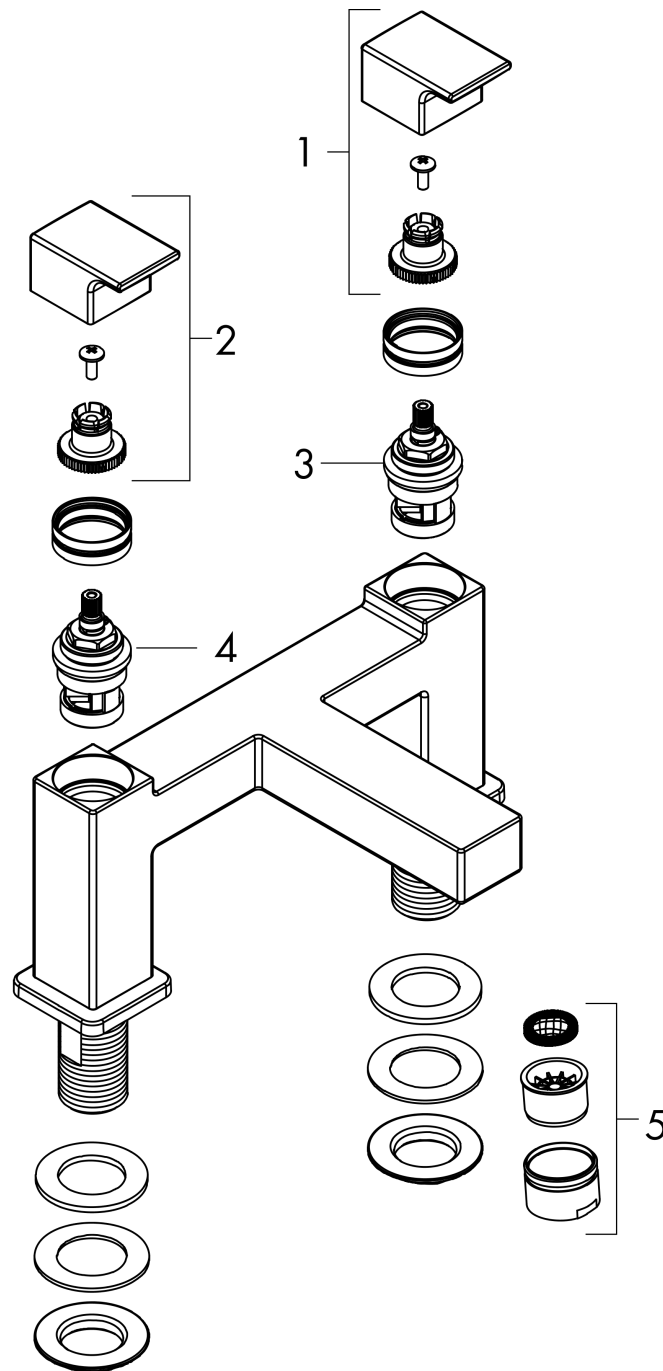

Vernis Shape
2-hole rim mounted bath mixer
 Finish: **Chrome** Art. no. : **71452000**

Description

product features

- designed to run 1 outlet
- spout 110 mm long
- Centre distance: 180 mm
- ceramic shut-off cartridges hot/cold 90°
- Operating pressure from 0.2 bar
- Connection type: G 3/4
- installation on bath rim
- WRAS 2204080
- WRAS 2204080 - Approval letter
- EPD Shower and Bath Faucets

Article Details

Price excl. VAT

£ 180.00

Certificates / Sustainability

Product image

Scale drawing

Flowchart

Vernis Shape
2-hole rim mounted bath mixer
 Finish: **Chrome** Art. no. : **71452000**

Exploded Drawing

Year of production: >04/21

Vernis Shape
2-hole rim mounted bath mixer
 Finish: **Chrome** Art. no. : **71452000**

Spare part list

Year of production: >04/21

| Pos. | Description | Art. no. | Price | PU |
|-------------|-----------------------------|-----------------|--------------|-----------|
| 1 | handle for cold water | 93953000 | - | 1 |
| 2 | handle for hot water | 93952000 | - | 1 |
| 3 | shut off unit left closing | 93945000 | - | 1 |
| 4 | shut off unit right closing | 93944000 | - | 1 |
| 5 | aerator cpl. | 93950000 | - | 1 |