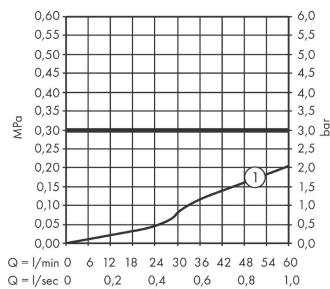

Vernis Shape
2-hole rim mounted bath mixer
 Finish: **Chrome** Art. no. : **71452000**

Description

product features

- designed to run 1 outlet
- spout 110 mm long
- Centre distance: 180 mm
- ceramic shut-off cartridges hot/cold 90°
- Operating pressure from 0.2 bar
- Connection type: G 3/4
- installation on bath rim
- WRAS 2204080
- WRAS 2204080 - Approval letter
- EPD Shower and Bath Faucets

Article Details

Price excl. VAT

£ 180.00

Certificates / Sustainability

Product image

Scale drawing

Flowchart

Vernis Shape
2-hole rim mounted bath mixer
 Finish: **Chrome** Art. no. : **71452000**