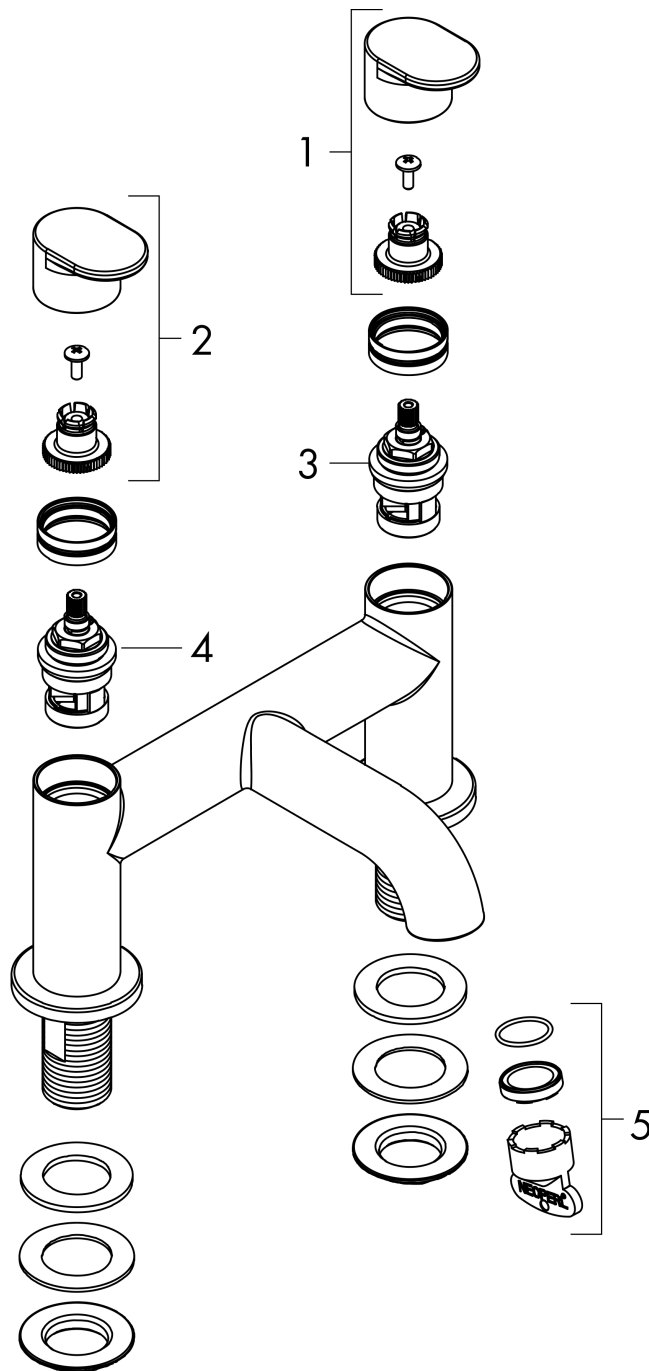

Vernis Blend
2-hole rim mounted bath mixer
 Finish: **Chrome** Art. no. : **71442000**

Description

product features

- designed to run 1 outlet
- spout 110 mm long
- Centre distance: 180 mm
- ceramic shut-off cartridges hot/cold 90°
- Operating pressure from 0.2 bar
- Connection type: G 3/4
- installation on bath rim
- WRAS 2204079
- WRAS 2204079 - Approval letter
- EPD Shower and Bath Faucets

Article Details

Price excl. VAT

£ 150.00

Certificates / Sustainability

Product image

Scale drawing

Flowchart

Vernis Blend
2-hole rim mounted bath mixer
 Finish: **Chrome** Art. no. : **71442000**

Exploded Drawing

Year of production: >04/21

Vernis Blend
2-hole rim mounted bath mixer
 Finish: **Chrome** Art. no. : **71442000**

Spare part list

Year of production: >04/21

Pos.	Description	Art. no.	Price	PU
1	handle for cold water	93943000	-	1
2	handle for hot water	93942000	-	1
3	shut off unit left closing	93945000	-	1
4	shut off unit right closing	93944000	-	1
5	aerator cpl.	93947000	-	1