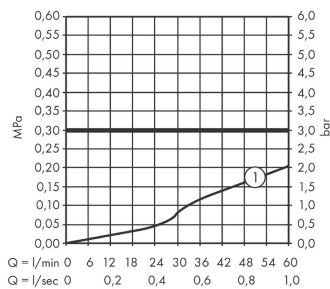

Vernis Blend
2-hole rim mounted bath mixer
 Finish: **Chrome** Art. no. : **71442000**

Description

product features

- designed to run 1 outlet
- spout 110 mm long
- Centre distance: 180 mm
- ceramic shut-off cartridges hot/cold 90°
- Operating pressure from 0.2 bar
- Connection type: G 3/4
- installation on bath rim
- WRAS 2204079
- WRAS 2204079 - Approval letter
- EPD Shower and Bath Faucets

Article Details

Price excl. VAT

£ 150.00

Certificates / Sustainability

Product image

Scale drawing

Flowchart

Vernis Blend
2-hole rim mounted bath mixer
 Finish: **Chrome** Art. no. : **71442000**