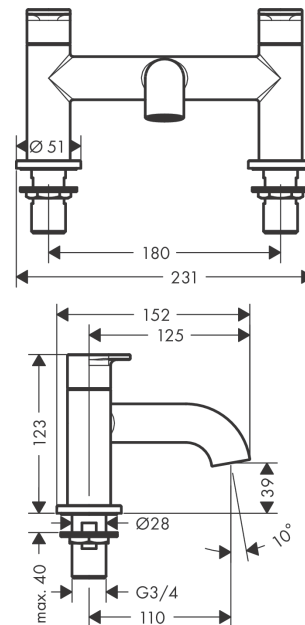

Vernis Blend
2-hole rim mounted bath mixer
 Finish: **Chrome** Art. no. : **71442000**

Description

product features

- designed to run 1 outlet
- spout 110 mm long
- Centre distance: 180 mm
- ceramic shut-off cartridges hot/cold 90°
- Operating pressure from 0.2 bar
- Connection type: G 3/4
- installation on bath rim
- WRAS 2204079
- WRAS 2204079 - Approval letter
- EPD Shower and Bath Faucets

Article Details

Price excl. VAT

£ 150.00

Certificates / Sustainability

Product image

Scale drawing

Flowchart

Vernis Blend
2-hole rim mounted bath mixer
 Finish: **Chrome** Art. no. : **71442000**

Exploded Drawing

Year of production: >04/21

Vernis Blend
2-hole rim mounted bath mixer
 Finish: **Chrome** Art. no. : **71442000**

Spare part list

Year of production: >04/21

Pos.	Description	Art. no.	Price	PU
1	handle for cold water	93943000	-	1
2	handle for hot water	93942000	-	1
3	shut off unit left closing	93945000	-	1
4	shut off unit right closing	93944000	-	1
5	aerator cpl.	93947000	-	1