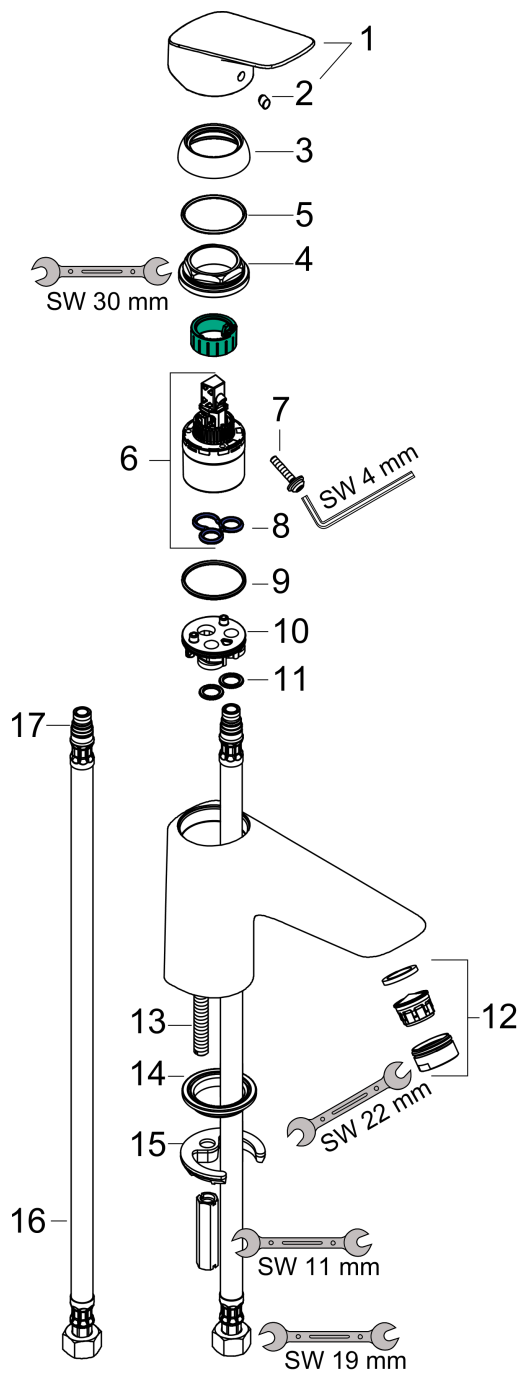

Logis
Single lever manual bath mixer Monotrou
 Finish: **Chrome** Art. no. : **71311000**

Description

product features

- designed to run 1 outlet
- spout 145 mm long
- Spray type mixer: normal spray
- Maximum flow rate (at 3 bar): 20 l/min
- ceramic cartridge
- Maximum temperature can be adjusted on installation
- Non-return valve
- Connection type: 3/8" hose connections
- installation on bath rim
- Min. operating pressure: 1 bar
- Max. operating pressure: 10 bar
- operating pressure: min. 1 bar / max. 5 bar
- non thermostatic
- WRAS 2303059
- WRAS 2303059 - Approval letter 2303059
- EPD Shower and Bath Faucets

Article Details

Price excl. VAT £ 131.67

Technology

Certificates / Sustainability

Product image

Scale drawing

Logis
Single lever manual bath mixer Monotrou
 Finish: **Chrome** Art. no. : **71311000**

Flowchart

Logis
Single lever manual bath mixer Monotrou
 Finish: **Chrome** Art. no. : **71311000**

Exploded Drawing

Year of production: >01/15

Logis
Single lever manual bath mixer Monotrou
 Finish: **Chrome** Art. no. : **71311000**

Spare part list

Year of production: >01/15

Pos.	Description	Art. no.	Price	PU
1	handle	92224000	-	1
2	screw cover	96338000	-	1
3	flange	97406000	-	1
4	nut	95870000	-	1
5	O-ring 33x2	98154000	-	1
6	cartridge, assy	92730000	-	1
7	locking screw for handle	95140000	-	1
8	seal	95008000	-	1
9	O-Ring 32x2	98193000	-	1
10	adapter for cartridge	97773000	-	1
11	O-ring 9x1,8	98118000	-	1
12	aerator M24x1 (38 l/min)	92513000	-	1
13	screw M8 x 68	97736000	-	1
14	seal Ø 42	98722000	-	1
15	fixing set	96016000	-	1
16	connection hose 450 mm M10x1 G3/8	96507000	-	1
17	O-ring 7x1,5	98422000	-	1