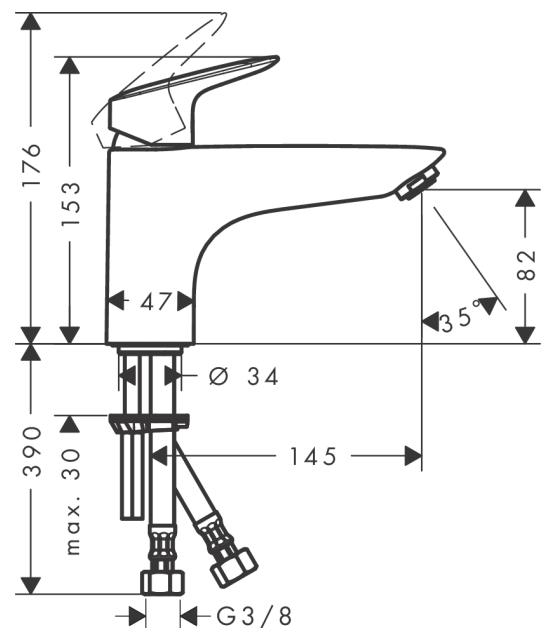

Logis
Single lever manual bath mixer Monotrou
 Finish: **Chrome** Art. no. : **71311000**

Description

product features

- designed to run 1 outlet
- spout 145 mm long
- Spray type mixer: normal spray
- Maximum flow rate (at 3 bar): 20 l/min
- ceramic cartridge
- Maximum temperature can be adjusted on installation
- Non-return valve
- Connection type: 3/8" hose connections
- installation on bath rim
- Min. operating pressure: 1 bar
- Max. operating pressure: 10 bar
- operating pressure: min. 1 bar / max. 5 bar
- non thermostatic
- WRAS 2303059
- WRAS 2303059 - Approval letter 2303059
- EPD Shower and Bath Faucets

Article Details

Price excl. VAT £ 131.67

Technology

Certificates / Sustainability

Product image

Scale drawing

Logis
Single lever manual bath mixer Monotrou
 Finish: **Chrome** Art. no. : **71311000**

Flowchart

Logis
Single lever manual bath mixer Monotrou
 Finish: **Chrome** Art. no. : **71311000**

Exploded Drawing

Year of production: >01/15

Logis
Single lever manual bath mixer Monotrou
 Finish: **Chrome** Art. no. : **71311000**

Spare part list

Year of production: >01/15

Pos.	Description	Art. no.	Price	PU
1	handle	92224000	-	1
2	screw cover	96338000	-	1
3	flange	97406000	-	1
4	nut	95870000	-	1
5	O-ring 33x2	98154000	-	1
6	cartridge, assy	92730000	-	1
7	locking screw for handle	95140000	-	1
8	seal	95008000	-	1
9	O-Ring 32x2	98193000	-	1
10	adapter for cartridge	97773000	-	1
11	O-ring 9x1,8	98118000	-	1
12	aerator M24x1 (38 l/min)	92513000	-	1
13	screw M8 x 68	97736000	-	1
14	seal Ø 42	98722000	-	1
15	fixing set	96016000	-	1
16	connection hose 450 mm M10x1 G3/8	96507000	-	1
17	O-ring 7x1,5	98422000	-	1