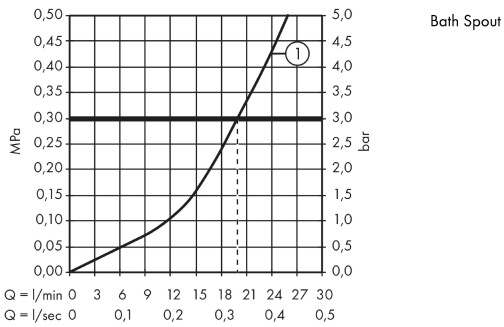

Logis
Single lever manual bath mixer Monotrou
 Finish: **Chrome** Art. no. : **71311000**

Description

product features

- designed to run 1 outlet
- spout 145 mm long
- Spray type mixer: normal spray
- Maximum flow rate (at 3 bar): 20 l/min
- ceramic cartridge
- Maximum temperature can be adjusted on installation
- Non-return valve
- Connection type: 3/8" hose connections
- installation on bath rim
- Min. operating pressure: 1 bar
- Max. operating pressure: 10 bar
- operating pressure: min. 1 bar / max. 5 bar
- non thermostatic
- WRAS 2303059
- WRAS 2303059 - Approval letter 2303059
- EPD Shower and Bath Faucets

Article Details

Price excl. VAT £ 131.67

Technology

Certificates / Sustainability

Product image

Scale drawing

Logis
Single lever manual bath mixer Monotrou
 Finish: **Chrome** Art. no. : **71311000**

Flowchart