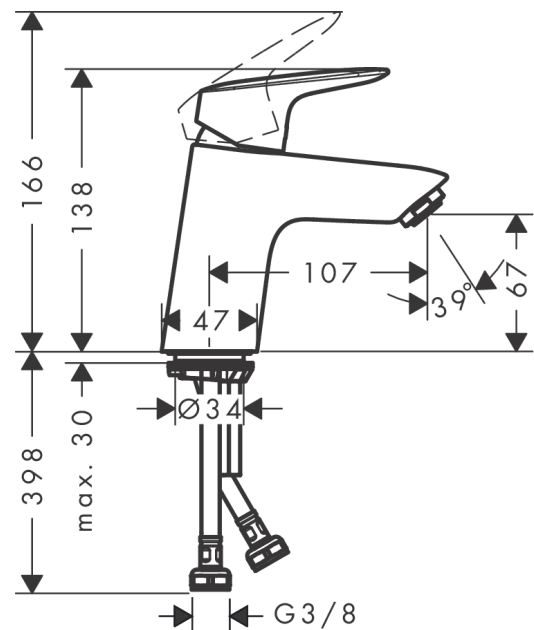

Logis
Single lever basin mixer 70 without waste
 Finish: **Chrome** Art. no. : **71071000**

Description

product features

- ComfortZone 70 provides space for greater freedom of movement
- spout 107 mm long
- spout height: 67 mm
- Handle variant: Lever
- free-standing installation
- Spray pattern: normal spray
- Maximum flow rate (at 3 bar): 5 l/min
- ceramic cartridge
- please specify when ordering if required for low pressure
- WRAS 2107044
- WRAS 2107044 - Approval letter
- EPD Basin Faucets

Article Details

Price excl. VAT

£ 87.50

Technology

Certificates / Sustainability

Product image

Scale drawing

Logis
Single lever basin mixer 70 without waste
 Finish: **Chrome** Art. no. : **71071000**

Flowchart

Logis
Single lever basin mixer 70 without waste
 Finish: **Chrome** Art. no. : **71071000**

Exploded Drawing

Year of production: >05/17

Logis**Single lever basin mixer 70 without waste**Finish: **Chrome** Art. no. : **71071000****Spare part list**

Year of production: >05/17

Pos.	Description	Art. no.	Price	PU
1	handle	92224000	-	1
2	screw cover	96338000	-	1
3	flange	97406000	-	1
4	nut	97209000	-	1
5	O-Ring 32x2	98193000	-	1
6	cartridge, assy	92730000	-	1
7	locking screw for handle	95140000	-	1
8	seal	95008000	-	1
9	adapter for cartridge	98750000	-	1
10	O-Ring 30x2	98186000	-	1
11	O-ring 35x2	92604000	-	1
12	aerator M24x1 (5 l/min)	92372000	-	1
13	screw M8 x 68	97736000	-	1
14	seal Ø 42	98722000	-	1
15	fixing set	96016000	-	1
16	connection hose 450 mm M8x0,75 G3/8	97206000	-	1
17	O-ring 6,6x1,6	93019000	-	1