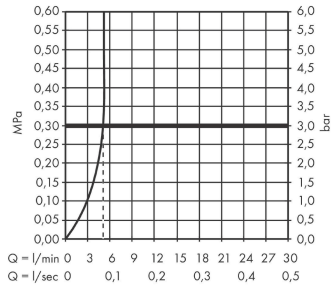

Logis
Single lever basin mixer 70 without waste
Finish: **Chrome** Art. no. : **71071000**

Flowchart