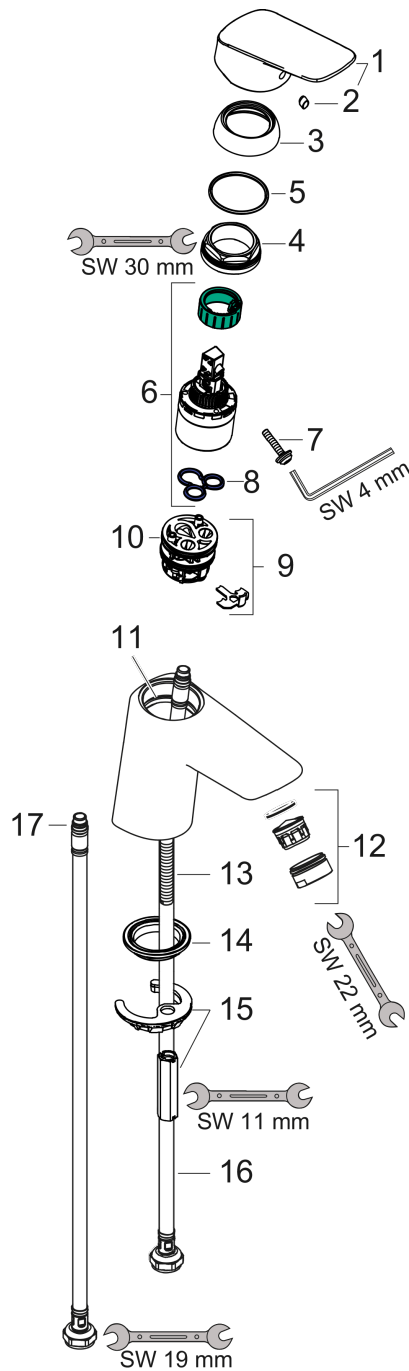

Logis
Single lever basin mixer 70 without waste
 Finish: **Chrome** Art. no. : **71071000**

Description

product features

- ComfortZone 70 provides space for greater freedom of movement
- spout 107 mm long
- spout height: 67 mm
- Handle variant: Lever
- free-standing installation
- Spray pattern: normal spray
- Maximum flow rate (at 3 bar): 5 l/min
- ceramic cartridge
- please specify when ordering if required for low pressure
- WRAS 2107044
- WRAS 2107044 - Approval letter
- EPD Basin Faucets

Article Details

Price excl. VAT

£ 87.50

Technology

Certificates / Sustainability

Product image

Scale drawing

Logis
Single lever basin mixer 70 without waste
 Finish: **Chrome** Art. no. : **71071000**

Flowchart

Logis
Single lever basin mixer 70 without waste
 Finish: **Chrome** Art. no. : **71071000**

Exploded Drawing

Year of production: >05/17

Logis**Single lever basin mixer 70 without waste**Finish: **Chrome** Art. no. : **71071000****Spare part list**

Year of production: >05/17

Pos.	Description	Art. no.	Price	PU
1	handle	92224000	-	1
2	screw cover	96338000	-	1
3	flange	97406000	-	1
4	nut	97209000	-	1
5	O-Ring 32x2	98193000	-	1
6	cartridge, assy	92730000	-	1
7	locking screw for handle	95140000	-	1
8	seal	95008000	-	1
9	adapter for cartridge	98750000	-	1
10	O-Ring 30x2	98186000	-	1
11	O-ring 35x2	92604000	-	1
12	aerator M24x1 (5 l/min)	92372000	-	1
13	screw M8 x 68	97736000	-	1
14	seal Ø 42	98722000	-	1
15	fixing set	96016000	-	1
16	connection hose 450 mm M8x0,75 G3/8	97206000	-	1
17	O-ring 6,6x1,6	93019000	-	1