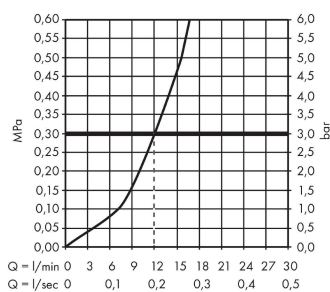

Focus M41

Single lever kitchen mixer 160, single spray mode

Finish: **Chrome** Art. no. : **31806000**

Description

product features

- ComfortZone 160 provides space for greater freedom of movement
- Swivel spout 360°
- normal spray
- Maximum flow rate (at 3 bar): 12 l/min
- Operating pressure: min. 1 bar/max. 10 bar
- ceramic cartridge
- 3/8" hose connections
- please specify when ordering if required for low pressure
- WRAS 2310057
- WRAS 2310057 - WRAS approval letter 2310057
- EPD Kitchen Faucets

Article Details

Price excl. VAT

£ 160.83

Technology

Certificates / Sustainability

Product image

Scale drawing

Flowchart