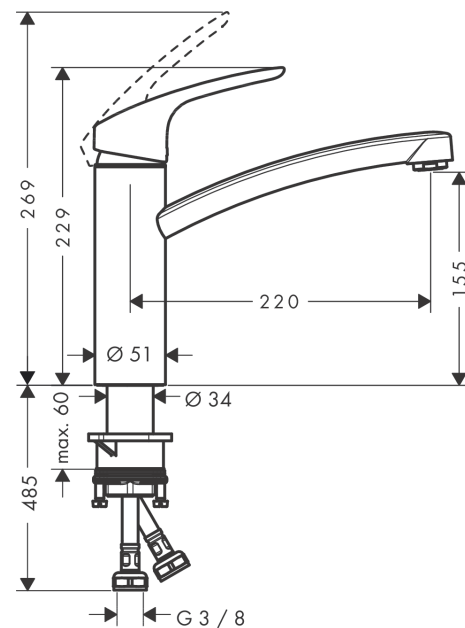

Focus M41

Single lever kitchen mixer 160, single spray mode

Finish: **Chrome** Art. no. : **31806000**

Description

product features

- ComfortZone 160 provides space for greater freedom of movement
- Swivel spout 360°
- normal spray
- Maximum flow rate (at 3 bar): 12 l/min
- Operating pressure: min. 1 bar/max. 10 bar
- ceramic cartridge
- 3/8" hose connections
- please specify when ordering if required for low pressure
- WRAS 2310057
- WRAS 2310057 - WRAS approval letter 2310057
- EPD Kitchen Faucets

Article Details

Price excl. VAT

£ 160.83

Technology

Certificates / Sustainability

Product image

Scale drawing

Flowchart

Focus M41
Single lever kitchen mixer 160, single spray mode
 Finish: **Chrome** Art. no. : **31806000**

Exploded Drawing

Year of production: >04/17

Focus M41

Single lever kitchen mixer 160, single spray mode

Finish: **Chrome** Art. no. : **31806000**

Spare part list

Year of production: >04/17

Pos.	Description	Art. no.	Price	PU
1	handle	95543000	-	1
2	screw cover	96338000	-	1
3	flange	97995000	-	1
4	nut	97996000	-	1
5	O-Ring 30x2	98186000	-	1
6	cartridge, assy	92730000	-	1
7	locking screw for handle	96059000	-	1
8	seal	95008000	-	1
9	spout cpl.	98349000	-	1
10	aerator M24x1 (15 l/min)	13913000	-	1
11	adapter for cartridge	98750000	-	1
12	O-Ring 36x2,5	98190000	-	1
13	sealing set	98702000	-	1
14	O-ring 41x2	98212000	-	1
15	support	97523000	-	1
16	fixing set (Ø 34)	95049000	-	1
17	lever collar	97548000	-	1
18	connection hose 600 mm M8x0,75 G3/8	96556000	-	1
19	O-ring 6,6x1,6	93019000	-	1