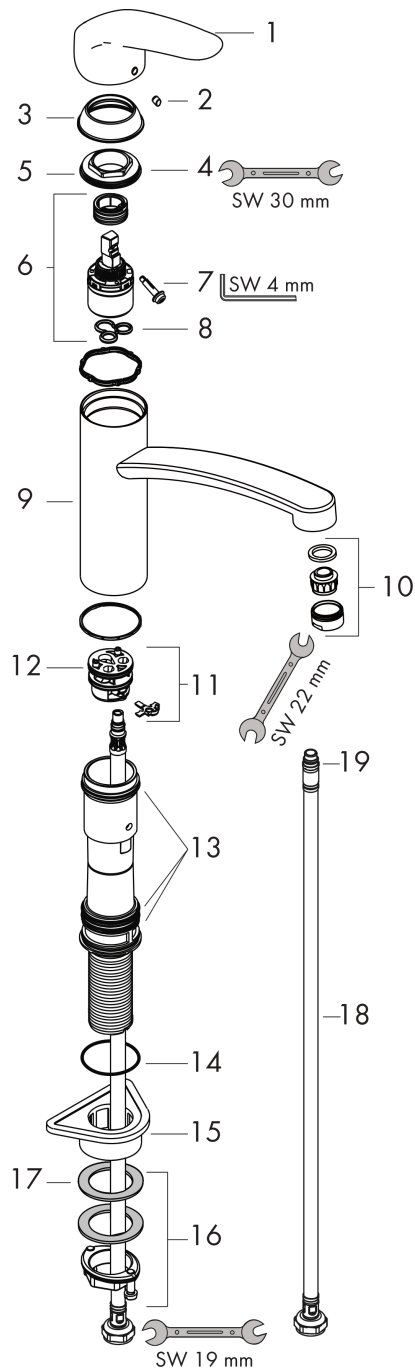

Focus M41

Single lever kitchen mixer 160, single spray mode

Finish: **Chrome** Art. no. : **31806000**

Description

product features

- ComfortZone 160 provides space for greater freedom of movement
- Swivel spout 360°
- normal spray
- Maximum flow rate (at 3 bar): 12 l/min
- Operating pressure: min. 1 bar/max. 10 bar
- ceramic cartridge
- 3/8" hose connections
- please specify when ordering if required for low pressure
- WRAS 2310057
- WRAS 2310057 - WRAS approval letter 2310057
- EPD Kitchen Faucets

Article Details

Price excl. VAT

£ 160.83

Technology

Certificates / Sustainability

Product image

Scale drawing

Flowchart

Focus M41
Single lever kitchen mixer 160, single spray mode
 Finish: **Chrome** Art. no. : **31806000**

Exploded Drawing

Year of production: >04/17

Focus M41

Single lever kitchen mixer 160, single spray mode

Finish: **Chrome** Art. no. : **31806000**

Spare part list

Year of production: >04/17

Pos.	Description	Art. no.	Price	PU
1	handle	95543000	-	1
2	screw cover	96338000	-	1
3	flange	97995000	-	1
4	nut	97996000	-	1
5	O-Ring 30x2	98186000	-	1
6	cartridge, assy	92730000	-	1
7	locking screw for handle	96059000	-	1
8	seal	95008000	-	1
9	spout cpl.	98349000	-	1
10	aerator M24x1 (15 l/min)	13913000	-	1
11	adapter for cartridge	98750000	-	1
12	O-Ring 36x2,5	98190000	-	1
13	sealing set	98702000	-	1
14	O-ring 41x2	98212000	-	1
15	support	97523000	-	1
16	fixing set (Ø 34)	95049000	-	1
17	lever collar	97548000	-	1
18	connection hose 600 mm M8x0,75 G3/8	96556000	-	1
19	O-ring 6,6x1,6	93019000	-	1