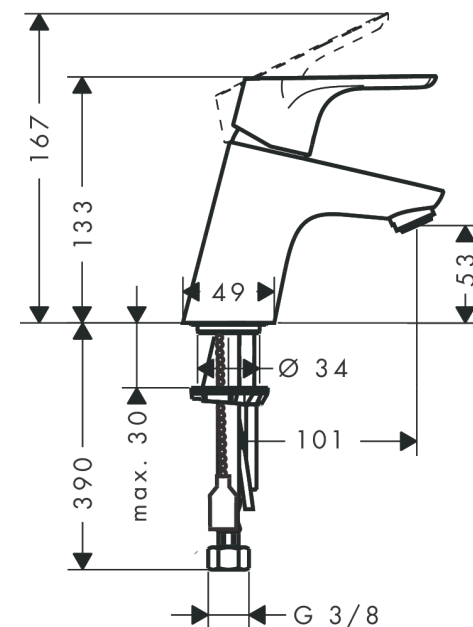

##### product features

- ComfortZone 70 provides space for greater freedom of movement
- spout 101 mm long
- spout height: 53 mm
- Handle variant: Lever
- free-standing installation
- Spray pattern: normal spray
- Maximum flow rate (at 3 bar): 5 l/min
- Min. operating pressure: 1 bar
- Max. operating pressure: 10 bar
- ceramic cartridge
- QuickClean technology for easy limescale removal
- please specify when ordering if required for low pressure
- winner of the iF Product Design Award 2010
- WRAS\_2201035
- WRAS\_2201035 - Approval letter 2201035
- EPD Basin Faucets

#### Scale drawing

**Focus**

**Single lever basin mixer 70 without waste**

Finish: **Chrome** Art. no. : **31733000**

**Flowchart**