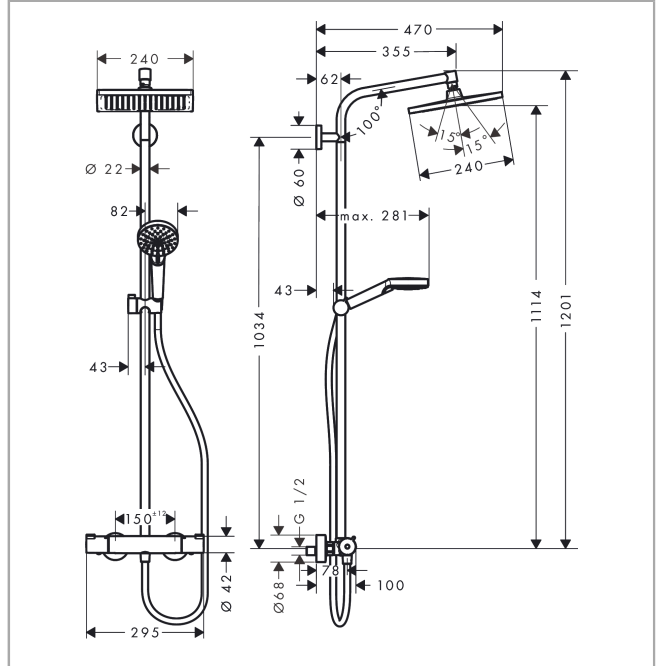

Scale drawing