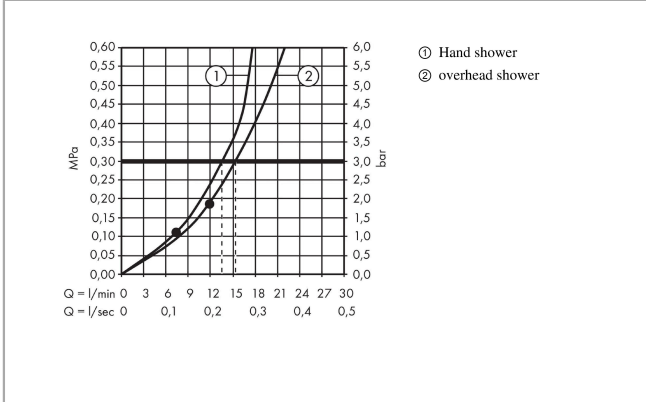

Crometta E
Showerpipe 240 1jet with thermostatic shower mixer
Finish: **Chrome** Art. no. : **27271000**

Product image

Scale drawing

Flowchart