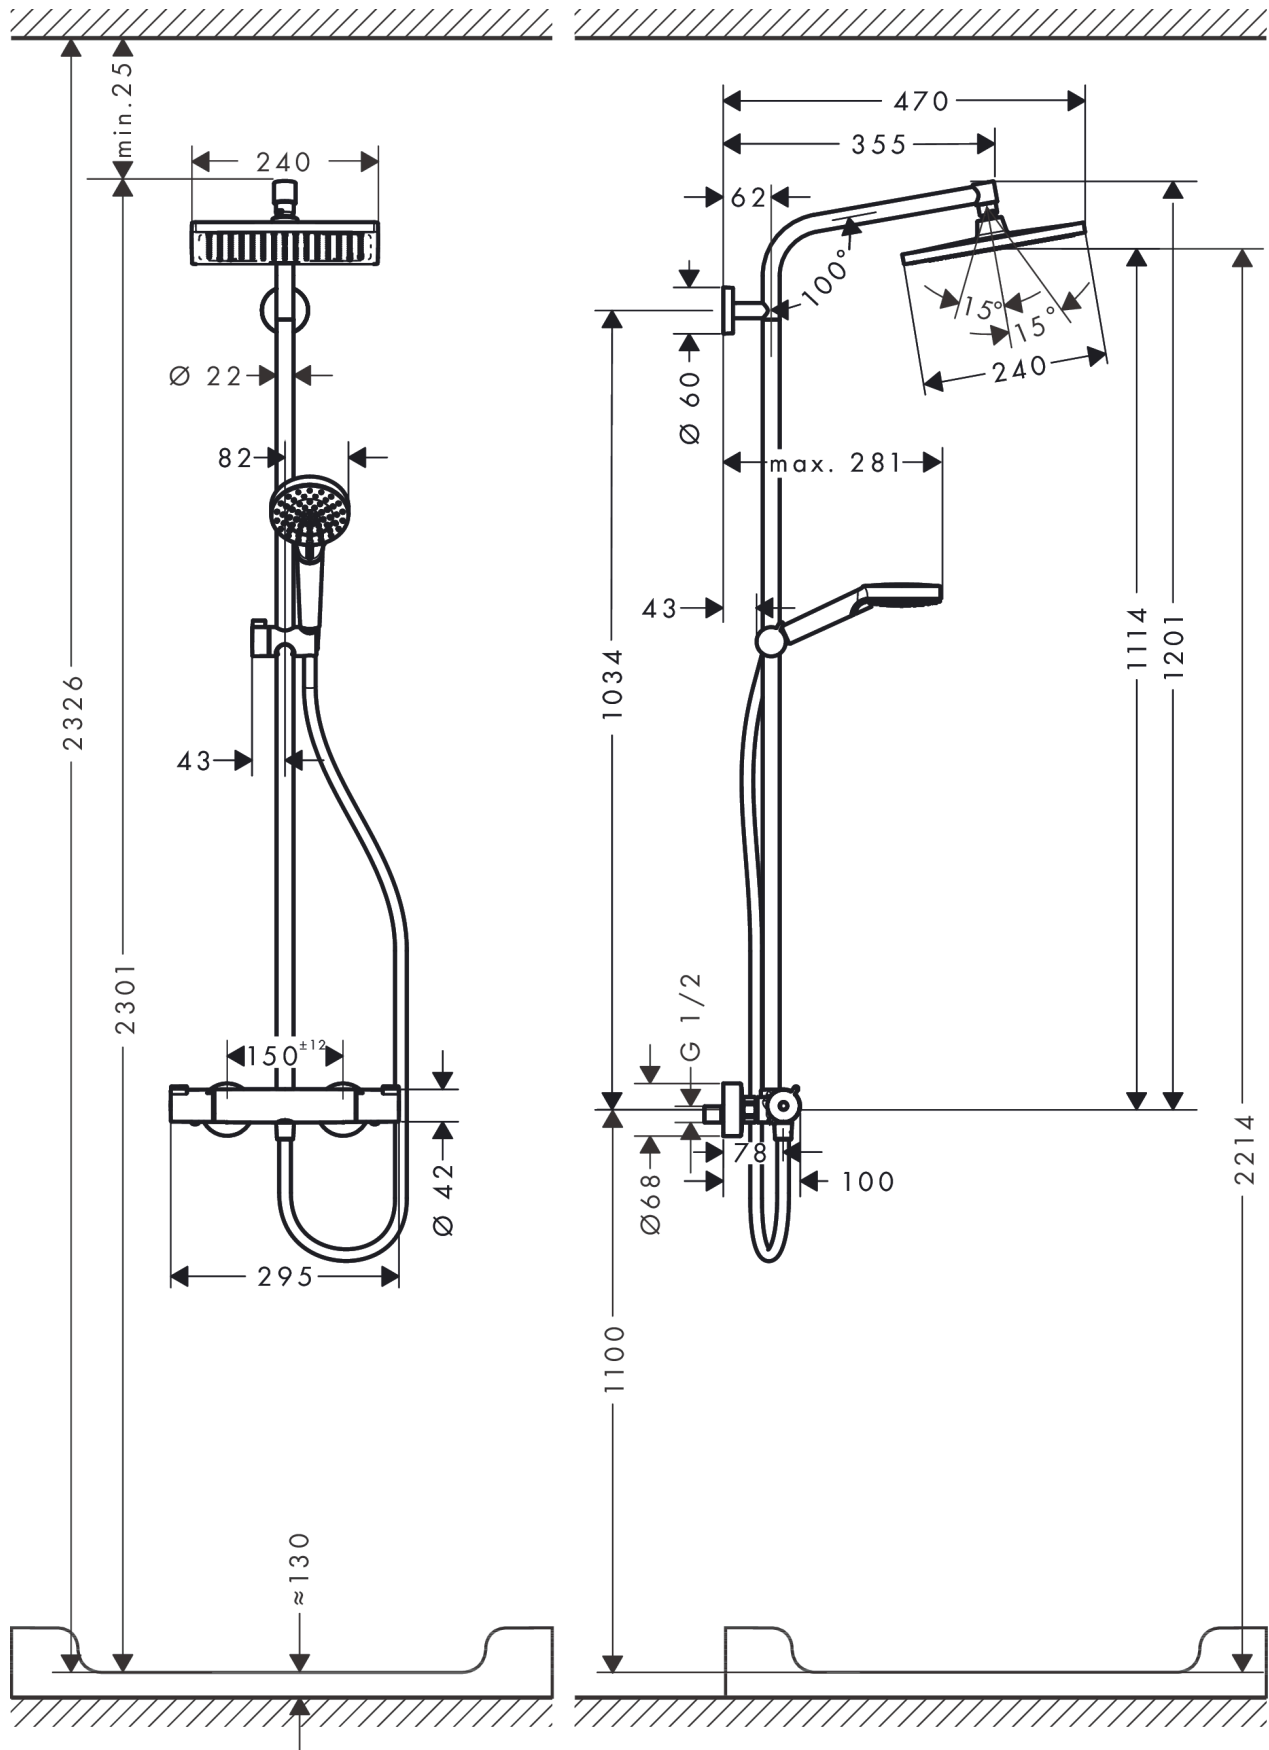

Crometta E
Showerpipe 240 1jet with thermostatic shower mixer
Finish: **Chrome** Art. no. : **27271000**

Installation examples