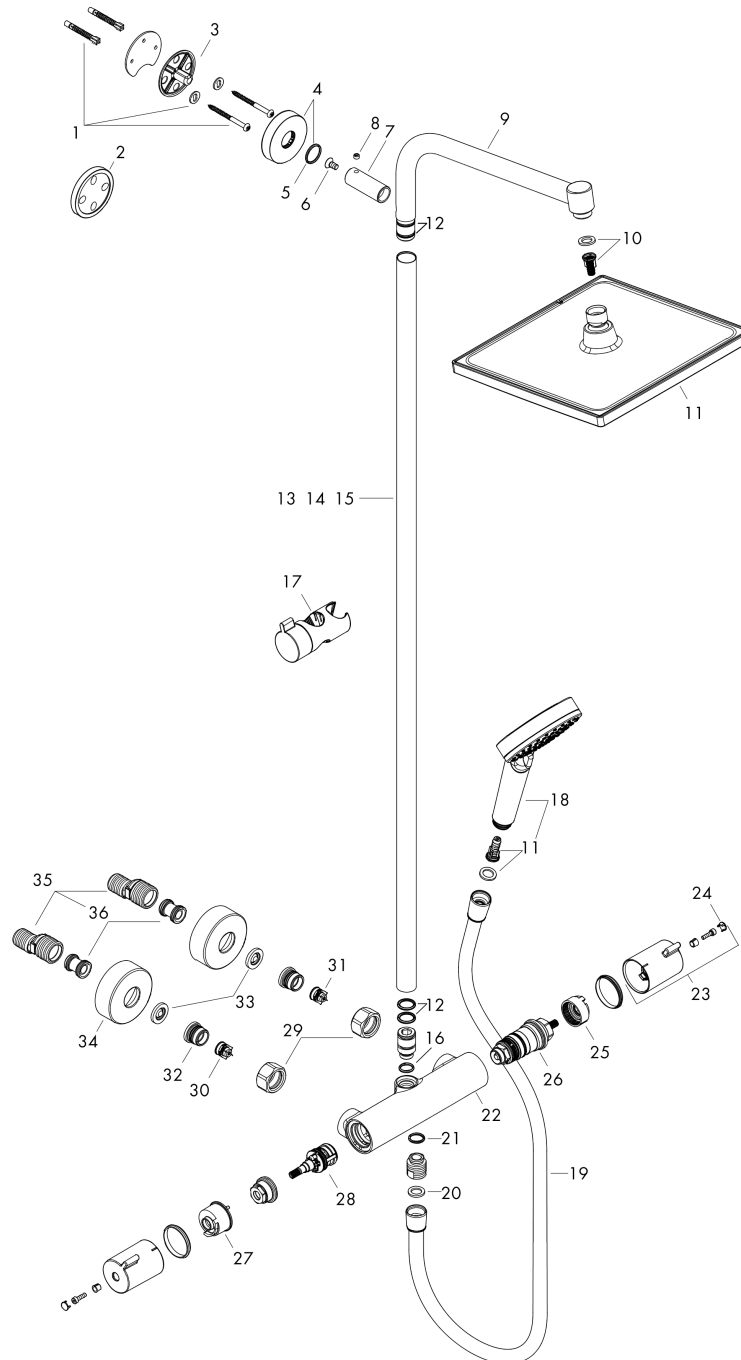

Crometta E
Showerpipe 240 1jet with thermostatic shower mixer
Finish: **Chrome** Art. no. : **27271000**

Exploded Drawing

Year of production: >12/21

Crometta E
Showerpipe 240 1jet with thermostatic shower mixer
Finish: **Chrome** Art. no. : **27271000**

Spare part list

Year of production: >12/21

Pos.	Description	Art. no.	Price	PU
1	mounting set	96179000	-	1
2	tile-matching-disk 7 mm	95239000	-	1
3	wall flange	95688000	-	1
4	escutcheon Ø 60 mm	95692000	-	1
5	O-ring 20x2,5	92602000	-	1
6	screw	92137000	-	1
7	sleeve	92166000	-	1
8	hollow set screw M6x5	98447000	-	1
9	shower arm	93072000	-	1
10	filter insert	97708000	-	1
11	head shower	26726000	-	1
12	O-ring 15x2,5	98131000	-	1
13	pipe 1000 mm	96743000	-	1
14	pipe 1200 mm	95665000	-	1
15	pipe 1450 mm	96770000	-	1
16	O-ring 12x2,25	98382000	-	1
17	support, assy	92366000	-	1
18	handshower	26330400	-	1
19	shower hose Isiflex'B 1,60 m	28276000	-	1
20	seal	98058000	-	1
21	O-ring 14x2	98129000	-	1
22	Thermostat	93352000	-	1
23	handle	92836000	-	1
24	cover cap	95433000	-	1
25	safety set for temperature control	95041000	-	1
26	thermostat cartridge	94282000	-	1
27	stop ring for flow control	98674000	-	1
28	shut off unit with selector	96509000	-	1
29	set of nuts	96157000	-	1
30	non return valve (pressure-resistant up to 2 MPa)	93136000	-	1
31	non return valve	96737000	-	1
32	O-ring 17x1,5	98137000	-	1
33	filter packing	96922000	-	1
34	escutcheon Ø 68 mm	96467000	-	1
35	set of S-unions (±12 mm)	94140000	-	1
36	noise reduction	96429000	-	1