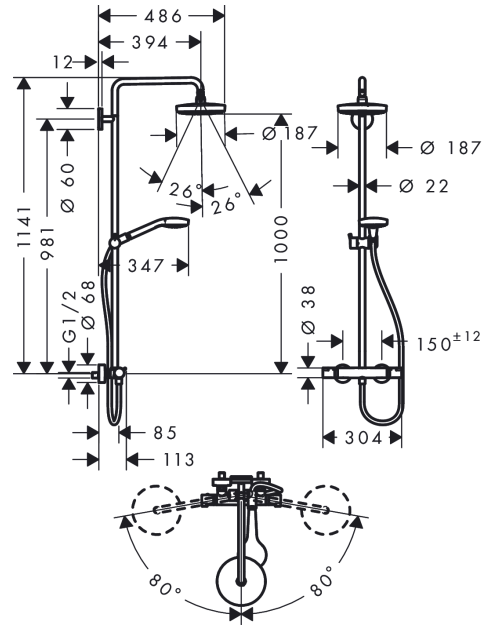

Croma Select S
Showerpipe 180 2jet with thermostat
 Finish: **White/Chrome** Article Number: **27253400**

Description

product features

- consists of: overhead shower, hand shower, shower thermostat, shower hose, slider, shower bar
- overhead shower Croma Select S 180 2jet
- shower head size overhead shower: 180 mm
- spray type overhead shower: Rain, IntenseRain
- convenient spray selection via Select button
- flow rate IntenseRain spray (at 3 bar): 16 l/min
- flow rate Rain spray (at 3 bar): 16 l/min
- spray type hand shower: Massage spray, IntenseRain, SoftRain
- flow rate of hand shower at 3 bar: 15 l/min
- maximum flow rate for Showerpipe at 3 bar: 16 l/min
- minimum flow pressure: 1 bar
- max. operating pressure: 10 bar
- ball-joint: overhead shower angle adjustable
- pipe can be shortened in height
- shower bar diameter: 22 mm
- height-adjustable hand shower holder
- shower arm length overhead shower: 400 mm
- swivel shower arm
- thermostat Ecostat Comfort
- safety stop at 40°C
- adjustable hot water limitation
- outlets controlled via turning handle
- suitable for continuous flow water heaters
- mounting type: exposed installation
- connection dimension DN15
- connection thread G ½
- centre distance 150 ± 12 mm
- intrinsically safe against backflow
- 2 functions

Technology

Certificates / Sustainability

Croma Select S
Showerpipe 180 2jet with thermostat
 Finish: **White/Chrome** Article Number: **27253400**

Product image

Scale drawing

Flowchart

Croma Select S
Showerpipe 180 2jet with thermostat
 Finish: **White/Chrome** Article Number: **27253400**