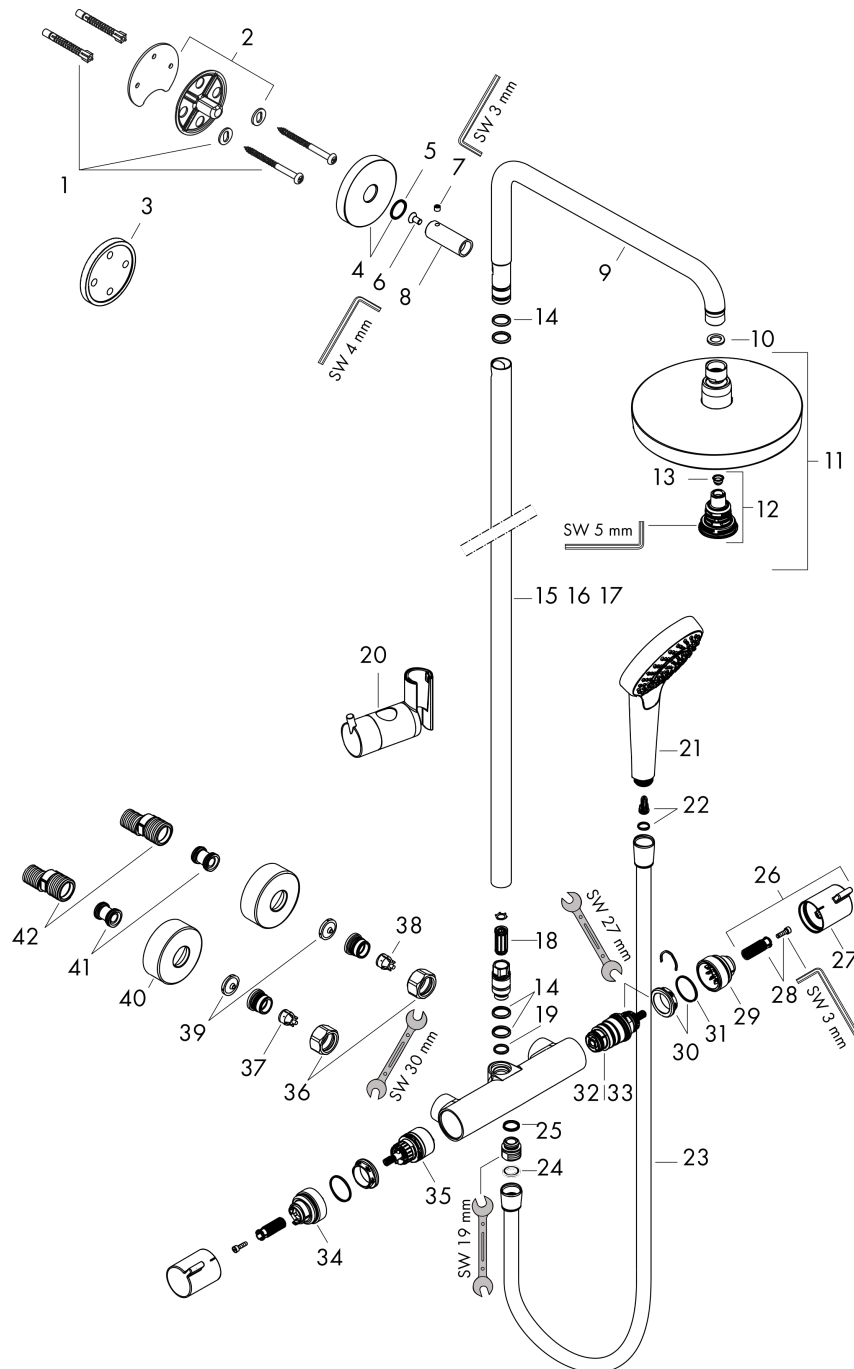

Croma Select S
Showerpipe 180 2jet with thermostat
Finish: **White/Chrome** Article Number: **27253400**

Exploded Drawing

Year of production: >12/20

Croma Select S
Showerpipe 180 2jet with thermostat
Finish: **White/Chrome** Article Number: **27253400**

Spare part list

Year of production: >12/20

Pos.	Description	Article Number	PC	PU
1	mounting set	96179000	4	1
2	wall flange	95688000	8	1
3	tile-matching-disk 7 mm	95239000	5	1
4	escutcheon Ø 60 mm	95692000	6	1
5	O-ring 20x2	98165000	1	1
6	screw	92137000	2	1
7	hollow set screw M6x5	98447000	1	1
8	sleeve	92166000	9	1
9	shower arm	92348000	15	1
10	flat seal	97674000	1	1
11	head shower	26522400	99	1
12	selector assy	98343000	12	1
13	filter	97735000	1	1
14	O-ring 15x2,5	98131000	1	1
15	pipe 973 mm / Ø 22 mm	92468000	15	1
16	pipe 1030 mm	95915000	15	1
17	pipe 1400 mm	95983000	16	1
18	noise reduction	95009000	3	1
19	O-ring 12x2,25	98382000	1	1
20	support, assy	97651000	13	1
21	handshower	26800400	99	1
22	filter insert	97708000	2	1
23	shower hose Isiflex'B 1,60 m	28276000	99	1
24	seal	98058000	1	1
25	O-ring 14x2	98129000	1	1
26	handle	95836000	8	1
27	pushbutton	92848000	2	1
28	handle fixing set	95843000	3	1
29	safety set	95839000	6	1
30	nut	98913000	6	1
31	O-ring 26x1,5	98390000	1	1
32	thermostat cartridge	98282000	14	1
33	cartridge for exchanged connections	92373000	18	1
34	stop ring for flow control	95927000	8	1
35	shut off unit with selector	98283000	12	1
36	set of nuts	96157000	8	1
37	non return valve	96737000	8	1
38	non return valve (pressure-resistant up to 2 MPa)	93136000	8	1
39	filter packing	96922000	3	1
40	escutcheon Ø 68 mm	96467000	6	1
41	noise reduction	96429000	2	1