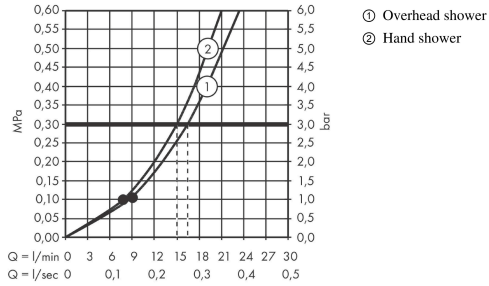

Croma Select S
Showerpipe 180 2jet with thermostat
 Finish: **White/Chrome** Article Number: **27253400**

Description

product features

- consists of: overhead shower, hand shower, shower thermostat, shower hose, slider, shower bar
- overhead shower Croma Select S 180 2jet
- shower head size overhead shower: 180 mm
- spray type overhead shower: Rain, IntenseRain
- convenient spray selection via Select button
- flow rate IntenseRain spray (at 3 bar): 16 l/min
- flow rate Rain spray (at 3 bar): 16 l/min
- spray type hand shower: Massage spray, IntenseRain, SoftRain
- flow rate of hand shower at 3 bar: 15 l/min
- maximum flow rate for Showerpipe at 3 bar: 16 l/min
- minimum flow pressure: 1 bar
- max. operating pressure: 10 bar
- ball-joint: overhead shower angle adjustable
- pipe can be shortened in height
- shower bar diameter: 22 mm
- height-adjustable hand shower holder
- shower arm length overhead shower: 400 mm
- swivel shower arm
- thermostat Ecostat Comfort
- safety stop at 40°C
- adjustable hot water limitation
- outlets controlled via turning handle
- suitable for continuous flow water heaters
- mounting type: exposed installation
- connection dimension DN15
- connection thread G ½
- centre distance 150 ± 12 mm
- intrinsically safe against backflow
- 2 functions

Technology

Certificates / Sustainability

Croma Select S
Showerpipe 180 2jet with thermostat
 Finish: **White/Chrome** Article Number: **27253400**

Product image

Scale drawing

Flowchart

Croma Select S
Showerpipe 180 2jet with thermostat
 Finish: **White/Chrome** Article Number: **27253400**