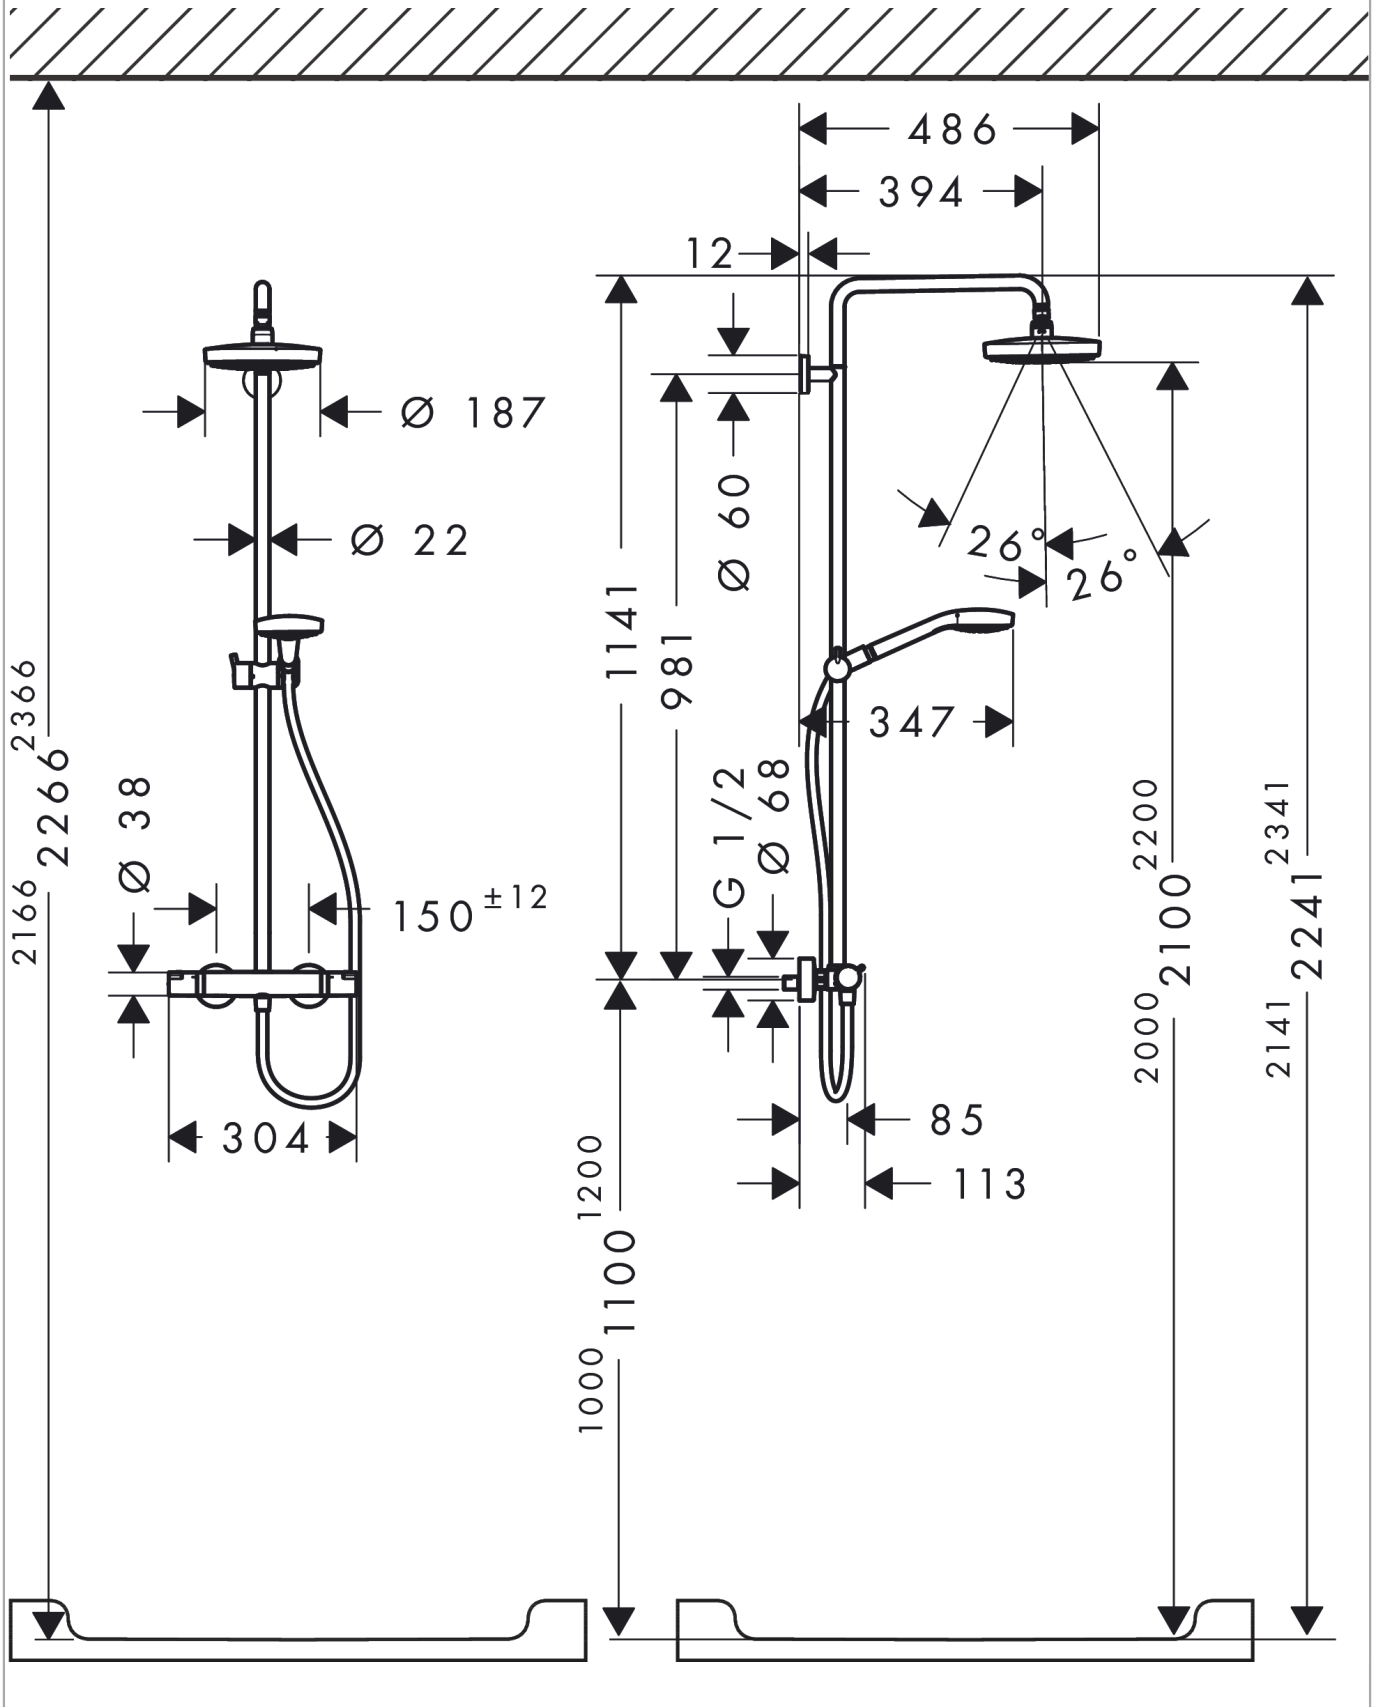

Croma Select S
Showerpipe 180 2jet with thermostat
Finish: **White/Chrome** Article Number: **27253400**

Installation examples