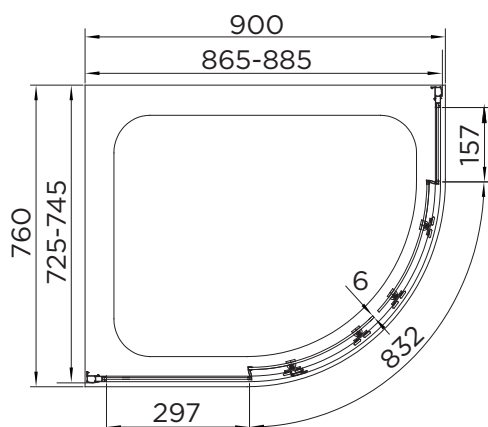

venturi 6

DOUBLE DOOR QUADRANT

BY CAVALIER BATHROOMS

RANGE	VENTURI 6
PRODUCT	DOUBLE DOOR QUAD
CODE	AQ9304S
SIZE	900x760
PROFILE COLOUR	SILVER
GLASS THICKNESS	6mm
GLASS FINISH	CLEAR
GLASS TREATMENT	CLEAN & CLEAR™
HEIGHT	1900
ADJUSTMENT IN RECESS	865-885/725-745
ADJUSTMENT WITH SIDE PANEL	N/A
OPTIONAL SIDE PANEL	N/A
APERTURE	530
GUARANTEE	LIFETIME
GLASS BS EN	BS EN 12150-1T
UKCA/CE	YES/BS EN 14428
PROFILE MATERIAL	ALUMINUM/6463#
HANDLE MATERIAL	STAINLESS STEEL
ROLLER MATERIAL	ZINC ALLOY/ABS CHROME
QUICK RELEASE ROLLERS	YES
FIXED PANEL SIZE	313
MOVING PANEL SIZE	385
PRODUCT HAND	UNIVERSAL
PRODUCT WEIGHT	38.8KG
PACKAGED DIMENSIONS	1990x632x201
BARCODE	5031978044302

Optional Cover Strips available

All measurements in mm and are nominal

*All shower enclosures carry a Lifetime Guarantee when fitted with an Aquadart shower tray, a 10 year Guarantee will be given when fitted with any other manufacturer's tray. To register your Guarantee or order Spare Parts visit: www.cavalierbathrooms.co.uk