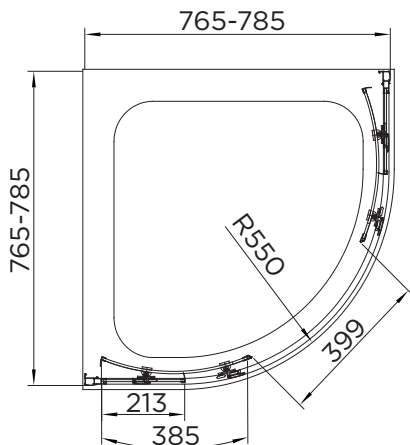

SPECIFICATION

venturi 6

DOUBLE DOOR QUADRANT

RANGE	VENTURI 6
PRODUCT	DOUBLE DOOR QUAD
CODE	AQ9301S
SIZE	800
PROFILE COLOUR	SILVER
GLASS THICKNESS	6mm
GLASS FINISH	CLEAR
GLASS TREATMENT	CLEAN & CLEAR™
HEIGHT	1900
ADJUSTMENT IN RECESS	765-785
ADJUSTMENT WITH SIDE PANEL	N/A
OPTIONAL SIDE PANEL	N/A
APERTURE	399
GUARANTEE	LIFETIME
GLASS BS EN	EN12150-1T
CE	YES/EN14428
PROFILE MATERIAL	ALUMINUM/6463#
HANDLE MATERIAL	STAINLESS STEEL
ROLLER MATERIAL	ZINC ALLOY/ABS CHROME
QUICK RELEASE ROLLERS	YES
FIXED PANEL SIZE	213
MOVING PANEL SIZE	385
PRODUCT HAND	UNIVERSAL
PRODUCT WEIGHT	KG
PACKAGED DIMENSIONS	1990x589x201
BARCODE	5031978044289

Optional Cover Strips available

*All shower enclosures carry a Lifetime Guarantee when fitted with an Aquadart shower tray, a 10 year Guarantee will be given when fitted with any other manufacturer's tray.

To register your Guarantee visit: www.aquadart.co.uk | Spare Parts available at: www.aprilaquadartspares.co.uk

All measurements in mm and are nominal