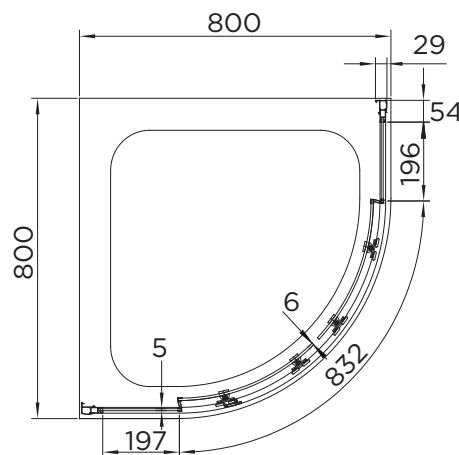

SPECIFICATION

venturi 6

DOUBLE DOOR QUADRANT

RANGE	VENTURI 6
PRODUCT	DOUBLE DOOR QUAD
CODE	AQ9301S
SIZE	800
PROFILE COLOUR	SILVER
GLASS THICKNESS	6mm
GLASS FINISH	CLEAR
GLASS TREATMENT	CLEAN & CLEAR™
HEIGHT	1900
ADJUSTMENT IN RECESS	765-785
ADJUSTMENT WITH SIDE PANEL	N/A
OPTIONAL SIDE PANEL	N/A
APERTURE	399
GUARANTEE	LIFETIME
GLASS BS EN	EN12150-1T
CE	YES/EN14428
PROFILE MATERIAL	ALUMINUM/6463#
HANDLE MATERIAL	STAINLESS STEEL
ROLLER MATERIAL	ZINC ALLOY/ABS CHROME
QUICK RELEASE ROLLERS	YES
FIXED PANEL SIZE	213
MOVING PANEL SIZE	385
PRODUCT HAND	UNIVERSAL
PRODUCT WEIGHT	KG
PACKAGED DIMENSIONS	1990x589x201
BARCODE	5031978044289

Optional Cover Strips available

\*All shower enclosures carry a Lifetime Guarantee when fitted with an Aquadart shower tray, a 10 year Guarantee will be given when fitted with any other manufacturer's tray.

To register your Guarantee visit: [www.aquadart.co.uk](http://www.aquadart.co.uk) | Spare Parts available at: [www.aprilaquadartspares.co.uk](http://www.aprilaquadartspares.co.uk)

All measurements in mm and are nominal