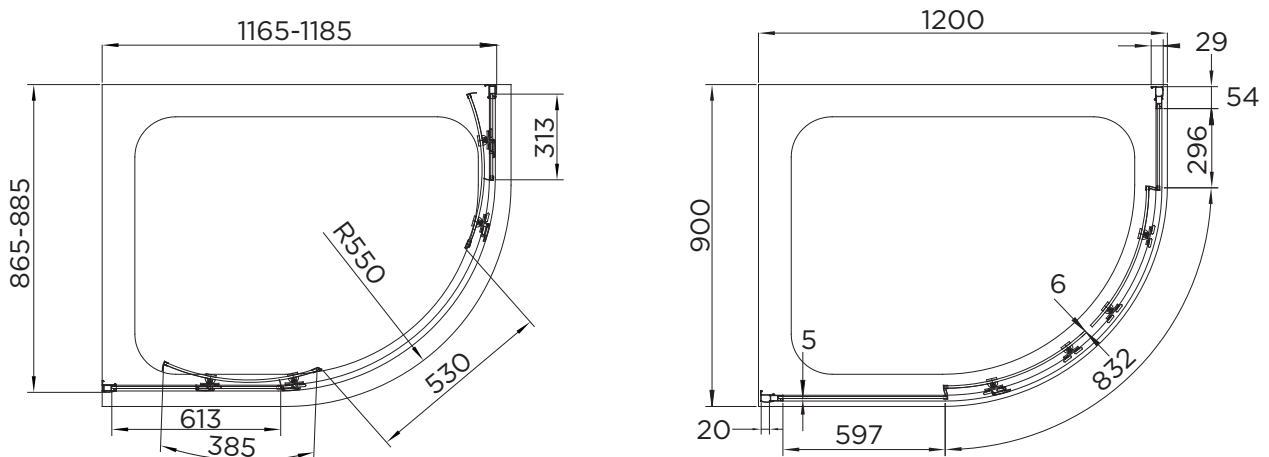

SPECIFICATION

venturi 6

DOUBLE DOOR QUADRANT

RANGE	VENTURI 6
PRODUCT	DOUBLE DOOR QUAD
CODE	AQ9307S
SIZE	1200x900
PROFILE COLOUR	SILVER
GLASS THICKNESS	6mm
GLASS FINISH	CLEAR
GLASS TREATMENT	CLEAN & CLEAR™
HEIGHT	1900
ADJUSTMENT IN RECESS	1165-1185/865-885
ADJUSTMENT WITH SIDE PANEL	N/A
OPTIONAL SIDE PANEL	N/A
APERTURE	530
GUARANTEE	LIFETIME
GLASS BS EN	EN12150-1T
CE	YES/EN14428
PROFILE MATERIAL	ALUMINUM/6463#
HANDLE MATERIAL	STAINLESS STEEL
ROLLER MATERIAL	ZINC ALLOY/ABS CHROME
QUICK RELEASE ROLLERS	YES
FIXED PANEL SIZE	613/313
MOVING PANEL SIZE	385
PRODUCT HAND	UNIVERSAL
PRODUCT WEIGHT	48.5KG
PACKAGED DIMENSIONS	1990x737x201
BARCODE	5031978044326

Optional Cover Strips available

*All shower enclosures carry a Lifetime Guarantee when fitted with an Aquadart shower tray, a 10 year Guarantee will be given when fitted with any other manufacturer's tray.

To register your Guarantee visit: www.aquadart.co.uk | Spare Parts available at: www.aprilaquadartspares.co.uk

All measurements in mm and are nominal