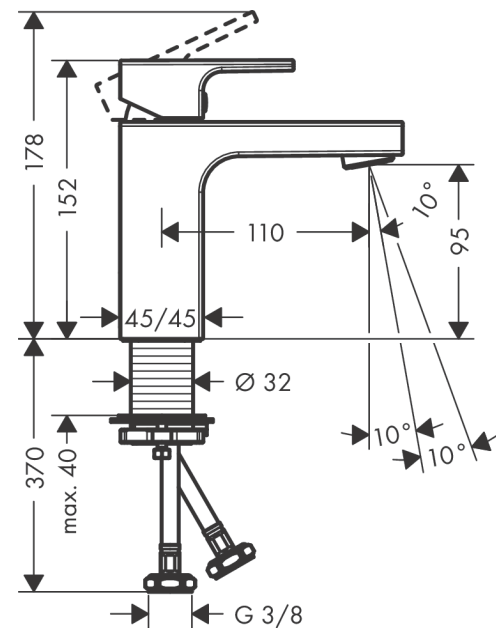

#### product features

- ComfortZone 100 provides space for greater freedom of movement
- spout 110 mm long
- spout height: 95 mm
- Handle variant: Lever
- free-standing installation
- Spray pattern: normal spray
- Maximum flow rate (at 3 bar): 5 l/min
- Min. operating pressure: 1 bar
- Max. operating pressure: 10 bar
- ceramic cartridge
- with isolated water conduction - without contact with nickel and lead
- WRAS 2101057
- WRAS 2101057 - WRAS Approval Letter
- EPD Basin Faucets

### Scale drawing

**Vernis Shape**  
**Single lever basin mixer 100 without waste set**  
 Finish: **Chrome** Art. no. : **71569000**

**Flowchart**

**Vernis Shape**  
**Single lever basin mixer 100 without waste set**  
 Finish: **Chrome** Art. no. : **71569000**

**Exploded Drawing**

Year of production: >04/21

**Vernis Shape**  
**Single lever basin mixer 100 without waste set**  
 Finish: **Chrome** Art. no. : **71569000**

## Spare part list

Year of production: >04/21

Pos.	Description	Art. no.	Price	PU
1	handle	93684000	-	1
2	screw cover	96338000	-	1
3	flange	93680000	-	1
4	nut	93686000	-	1
5	cartridge, assy	97685000	-	1
6	locking screw for handle	95140000	-	1
7	seal	98865000	-	1
8	aerator swivelling M24x1 (5 l/min)	93834000	-	1
9	seal	93687000	-	1
10	fixing set (Ø 32)	13961000	-	1
11	lever collar	97548000	-	1
a	fixation extension 35 mm	13898000	-	1