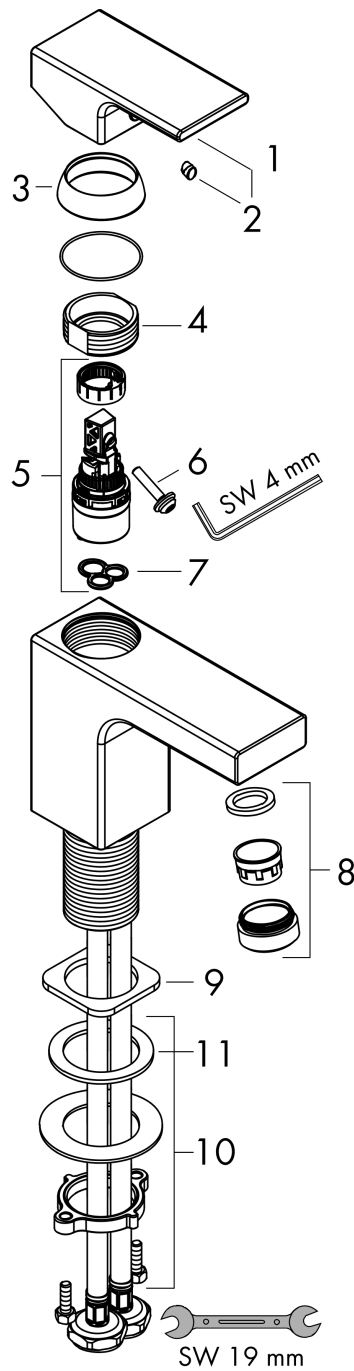

#### product features

- ComfortZone 100 provides space for greater freedom of movement
- spout 110 mm long
- spout height: 95 mm
- Handle variant: Lever
- free-standing installation
- Spray pattern: normal spray
- Maximum flow rate (at 3 bar): 5 l/min
- Min. operating pressure: 1 bar
- Max. operating pressure: 10 bar
- ceramic cartridge
- with isolated water conduction - without contact with nickel and lead
- WRAS 2101057
- WRAS 2101057 - WRAS Approval Letter
- EPD Basin Faucets

### Scale drawing

**Vernis Shape**  
**Single lever basin mixer 100 without waste set**  
 Finish: **Chrome** Art. no. : **71569000**

**Flowchart**

**Vernis Shape**  
**Single lever basin mixer 100 without waste set**  
 Finish: **Chrome** Art. no. : **71569000**

**Exploded Drawing**

Year of production: >04/21

**Vernis Shape**  
**Single lever basin mixer 100 without waste set**  
 Finish: **Chrome** Art. no. : **71569000**

## Spare part list

Year of production: >04/21

Pos.	Description	Art. no.	Price	PU
1	handle	93684000	-	1
2	screw cover	96338000	-	1
3	flange	93680000	-	1
4	nut	93686000	-	1
5	cartridge, assy	97685000	-	1
6	locking screw for handle	95140000	-	1
7	seal	98865000	-	1
8	aerator swivelling M24x1 (5 l/min)	93834000	-	1
9	seal	93687000	-	1
10	fixing set (Ø 32)	13961000	-	1
11	lever collar	97548000	-	1
a	fixation extension 35 mm	13898000	-	1