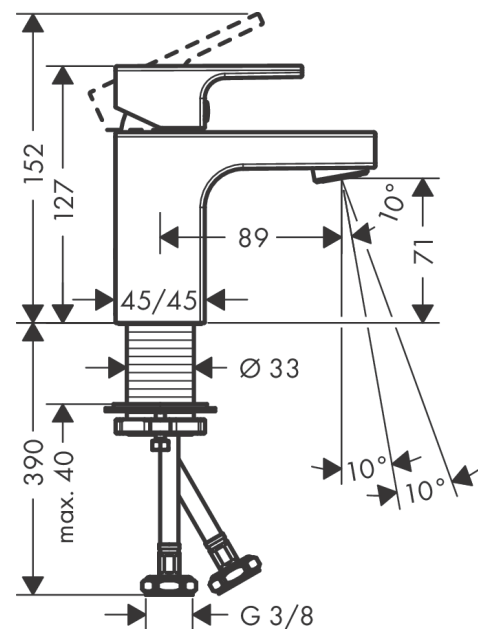

Vernis Shape
Single lever basin mixer 70 without waste set
 Finish: **Chrome** Art. no. : **71567000**

Description

product features

- ComfortZone 70 provides space for greater freedom of movement
- spout 89 mm long
- spout height: 71 mm
- Handle variant: Lever
- free-standing installation
- Spray pattern: normal spray
- spray direction can be adjusted to minimise splash back
- Maximum flow rate (at 3 bar): 5 l/min
- Min. operating pressure: 1 bar
- Max. operating pressure: 10 bar
- ceramic cartridge
- with isolated water conduction - without contact with nickel and lead
- WRAS 2101057
- WRAS 2101057 - WRAS Approval Letter
- EPD Basin Faucets

Article Details

Price excl. VAT

£ 82.50

Technology

Certificates / Sustainability

Product image

Scale drawing

Vernis Shape
Single lever basin mixer 70 without waste set
 Finish: **Chrome** Art. no. : **71567000**

Flowchart

Vernis Shape
Single lever basin mixer 70 without waste set
 Finish: **Chrome** Art. no. : **71567000**

Exploded Drawing

Year of production: >04/21

Vernis Shape
Single lever basin mixer 70 without waste set
 Finish: **Chrome** Art. no. : **71567000**

Spare part list

Year of production: >04/21

Pos.	Description	Art. no.	Price	PU
1	handle	93684000	-	1
2	screw cover	96338000	-	1
3	flange	93680000	-	1
4	nut	93686000	-	1
5	cartridge, assy	97685000	-	1
6	locking screw for handle	95140000	-	1
7	seal	98865000	-	1
8	aerator swivelling M24x1 (5 l/min)	93834000	-	1
9	seal	93687000	-	1
10	fixing set (Ø 32)	13961000	-	1
11	lever collar	97548000	-	1
a	fixation extension 35 mm	13898000	-	1