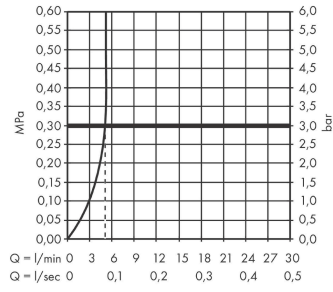

Vernis Shape
Single lever basin mixer 70 without waste set
Finish: **Chrome** Art. no. : **71567000**

Flowchart