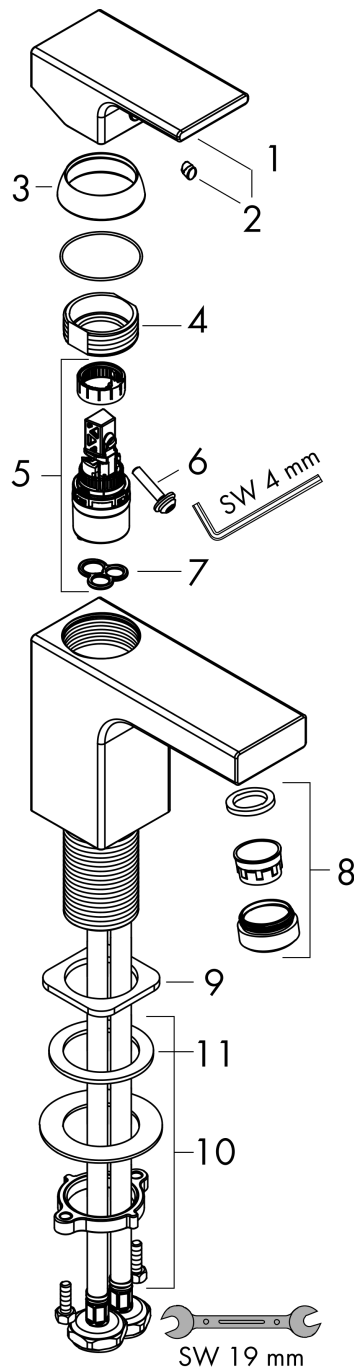

Vernis Shape
Single lever basin mixer 70 without waste set
 Finish: **Chrome** Art. no. : **71567000**

Description

product features

- ComfortZone 70 provides space for greater freedom of movement
- spout 89 mm long
- spout height: 71 mm
- Handle variant: Lever
- free-standing installation
- Spray pattern: normal spray
- spray direction can be adjusted to minimise splash back
- Maximum flow rate (at 3 bar): 5 l/min
- Min. operating pressure: 1 bar
- Max. operating pressure: 10 bar
- ceramic cartridge
- with isolated water conduction - without contact with nickel and lead
- WRAS 2101057
- WRAS 2101057 - WRAS Approval Letter
- EPD Basin Faucets

Article Details

Price excl. VAT

£ 82.50

Technology

Certificates / Sustainability

Product image

Scale drawing

Vernis Shape
Single lever basin mixer 70 without waste set
 Finish: **Chrome** Art. no. : **71567000**

Flowchart

Vernis Shape
Single lever basin mixer 70 without waste set
 Finish: **Chrome** Art. no. : **71567000**

Exploded Drawing

Year of production: >04/21

Vernis Shape
Single lever basin mixer 70 without waste set
 Finish: **Chrome** Art. no. : **71567000**

Spare part list

Year of production: >04/21

Pos.	Description	Art. no.	Price	PU
1	handle	93684000	-	1
2	screw cover	96338000	-	1
3	flange	93680000	-	1
4	nut	93686000	-	1
5	cartridge, assy	97685000	-	1
6	locking screw for handle	95140000	-	1
7	seal	98865000	-	1
8	aerator swivelling M24x1 (5 l/min)	93834000	-	1
9	seal	93687000	-	1
10	fixing set (Ø 32)	13961000	-	1
11	lever collar	97548000	-	1
a	fixation extension 35 mm	13898000	-	1