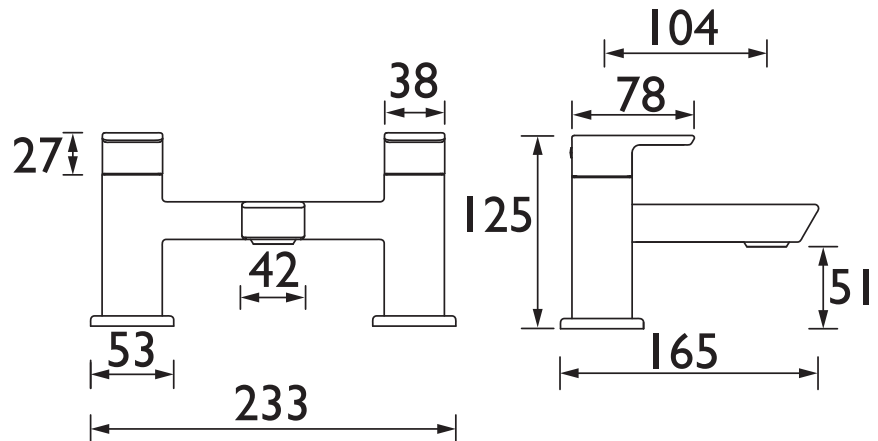

### Specification

|                                   |   |
|-----------------------------------|---|
| Product Type:                     | Bathroom Tap  |
| Main Construction Material:       | Brass   |
| Mount Type:                       | Deck  |
| Handle Type:                      | Lever   |
| Connection Inlet:                 | 3/4" BSP  |
| Connection Outlet:                | M24 Flow Straightener                               |
| Number of Tap Holes:              | 2   |
| Valve/Cartridge Type:             | 3/4" Ceramic Disc Valve                             |
| Plumbing System Requirements:     | Suitable for all plumbing systems, ideally balanced |
| Minimum Dynamic Pressure (bar):   | 0.3 bar   |
| Maximum Dynamic Pressure (bar):   | 5.0 bar   |
| Maximum Hot Water Temperature °C: | 60°C  |
| Maximum Static Pressure (bar):    | 10 bar  |
| Flow Type:                        | Single  |
| Isolation Included:               | No  |

### Dimensions (measurements in mm)