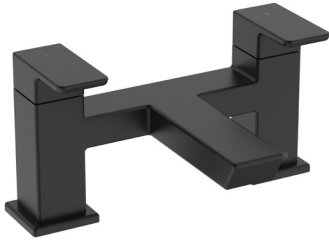

# COB BF BLK

## COBALT Tap Range Cobalt Bath Filler Tap Black

### Features:

- You really can count on Bristan taps as they are designed, engineered and tested to last with our precise glide and secure fix components plus a modern black finish, all under a 10 Year guarantee for peace of mind
- A black finish that will make a statement in any bathroom
- Long life and easy to use 1/4 turn ceramic disc valves
- Supplied with metal fixing nuts for added durability and to secure your tap in place
- Easy-to-use lever handles