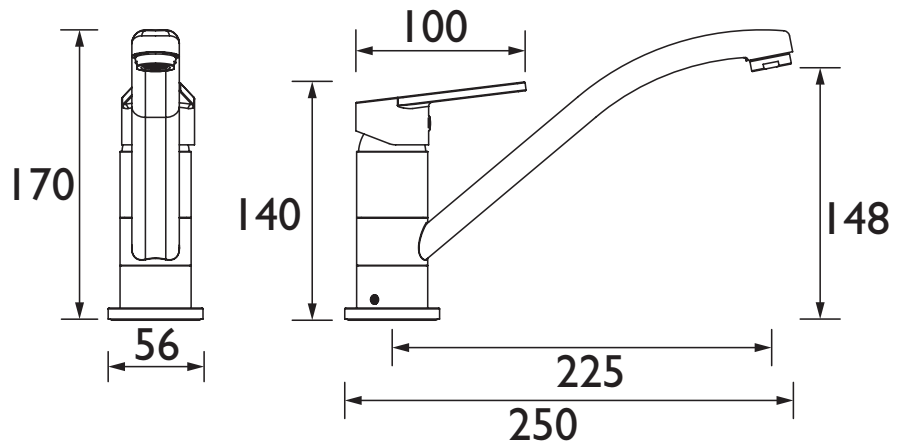

Product Certifications:

WRAS Certificate No: 1910904
WRAS Expiry Date: 31/10/2024

For more products, visit our website:
<http://www.bristan.com>

Specification

Product Type:	Kitchen Taps
Main Construction Material:	Brass
Mount Type:	Deck
Handle Type:	Lever
Connection Inlet:	1/2" BSP Flexible Tails
Connection Outlet:	M24 Flow Straightener
Number of Tap Holes:	1
Valve/Cartridge Type:	35mm Cartridge
Plumbing System Requirements:	Suitable for all plumbing systems, ideally balanced
Minimum Dynamic Pressure (bar):	0.3 bar
Maximum Dynamic Pressure (bar):	5.0 bar
Maximum Hot Water Temperature °C:	60°C
Maximum Static Pressure (bar):	10 bar
Flow Type:	Single
Isolation Included:	Yes

Dimensions (measurements in mm)

Flow Rates (l/min)

System Pressure (bar)	0.3	0.5	1	2	3	5
CNN EFSNK BN (mixed)	6.1	7.2	10.8	15.5	19.2	25.1

TECHNICAL DATA SHEET

BRISTAN

D4