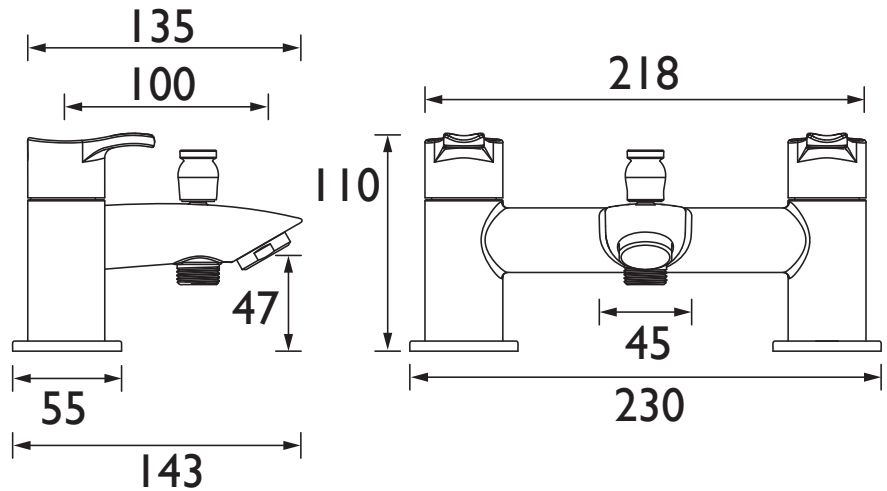

CAP BSM C

CAPRI Tap Range Capri Bath Shower Mixer Chrome

Features:

- Long life and easy to use 1/4 turn ceramic disc valves
- Metal back nuts for added durability
- Easy-to-use lever handle
- Includes 1.5m hose, rub-clean anti-limescale handset and wall bracket
- 1.5m shower hose

Product Type:	Bathroom Tap
Main Construction Material:	Brass
Mount Type:	Deck Mounted
Handle Type:	Lever Handles
Connection Inlet:	3/4" BSP
Connection Outlet:	M28 Flow Straightener
Number of Tap Holes:	2
Valve/Cartridge Type:	1/4 Turn 3/4" Ceramic Disc Valve
Plumbing System Requirements:	Suitable for all plumbing systems
Minimum Dynamic Pressure (bar):	0.3 bar
Maximum Dynamic Pressure (bar):	5.0 bar
Maximum Hot Water Temperature °C:	65°C
Maximum Static Pressure (bar):	10 bar
Flow Type:	Single Flow
Isolation Included:	No

Dimensions (measurements in mm)

Flow Rates (l/min)

System Pressure (bar)	0.3	0.5	1	2	3	5
Through Bath Filler (mixed)	16.7	21.5	30.4	43	52.7	68
Through Handset (mixed)	6.2	8	11.3	16	19.6	25.3

TECHNICAL DATA SHEET