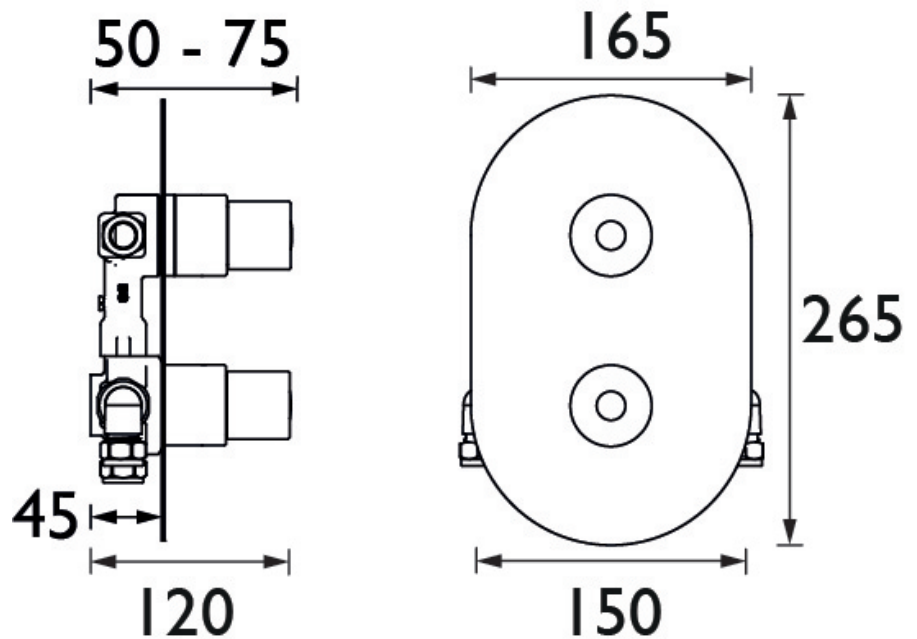

AR3 SHCDIV C

ARTISAN Shower Range Artisan Recessed Dual Control Shower Valve with Integral Two Outlet Diverter Chrome

Features:

- Fully serviceable from the front
- This shower valve has been designed to fit in any UK wall cavity and therefore only needs a 35mm deep cavity space
- Fitting depth including plasterboard and tiles is 45mm - 75mm
- Integral two outlet diverter
- Supplied with wall outlet

Product Certifications:

WRAS Cert. Number: 2005901
WRAS Expiry Date: 31/05/2025

For more products, visit our website:
<http://www.bristan.com>

Specification

Style:	Contemporary
Finish/Colour:	Chrome
Main Construction Material:	Brass
No of Controls:	2
Shower Type:	Recessed Dual Control
Shower Head Type:	None
Valve/Cartridge Type:	Thermostatic Cartridge & 3/4" Ceramic Disc Valve
Maximum Hot Water Supply Temperature °C:	65
Maximum Static Pressure: (bar)	10
Plumbing System Suitability:	Suitable for all plumbing systems, ideally balanced
Working Pressure Range:	Min: 0.2 bar, Max: 5 bar
Connection Inlet:	15mm Compression
Connection Outlet:	15mm Compression
Isolation Valve Included:	No
Check Valve Included:	Yes

Dimensions (measurements in mm)

Flow Rates (l/min)

System Pressure (bar)	0.2	0.5	1	2	3	5
Outlet 1 (mixed)	6.9	12.8	19	27.6	32.9	42.5
Outlet 2 (mixed)	8.2	13.1	18.5	26.2	32	41.4

TECHNICAL DATA SHEET

BRISTAN