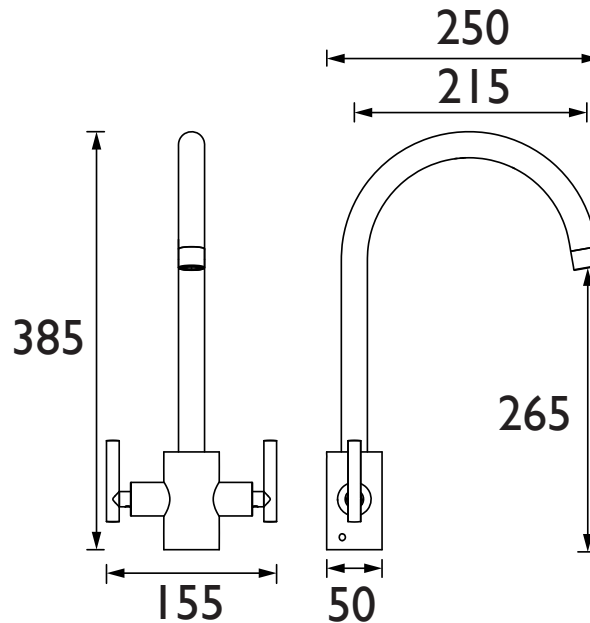

### Specification

Product Type:	Kitchen Taps
Main Construction Material:	Brass
Mount Type:	Deck Mounted
Handle Type:	Lever Handles
Connection Inlet:	1/2" BSP Flexible Tails
Connection Outlet:	M22 Female Aerator
Number of Tap Holes:	1
Valve/Cartridge Type:	1/2" Ceramic Disc Valve
Plumbing System Requirements:	Suitable for all plumbing systems
Minimum Dynamic Pressure (bar):	0.3 bar
Maximum Dynamic Pressure (bar):	5.0 bar
Maximum Hot Water Temperature °C:	65°C
Maximum Static Pressure (bar):	10 bar
Flow Type:	Single Flow
Isolation Included:	Yes

### Dimensions (measurements in mm)